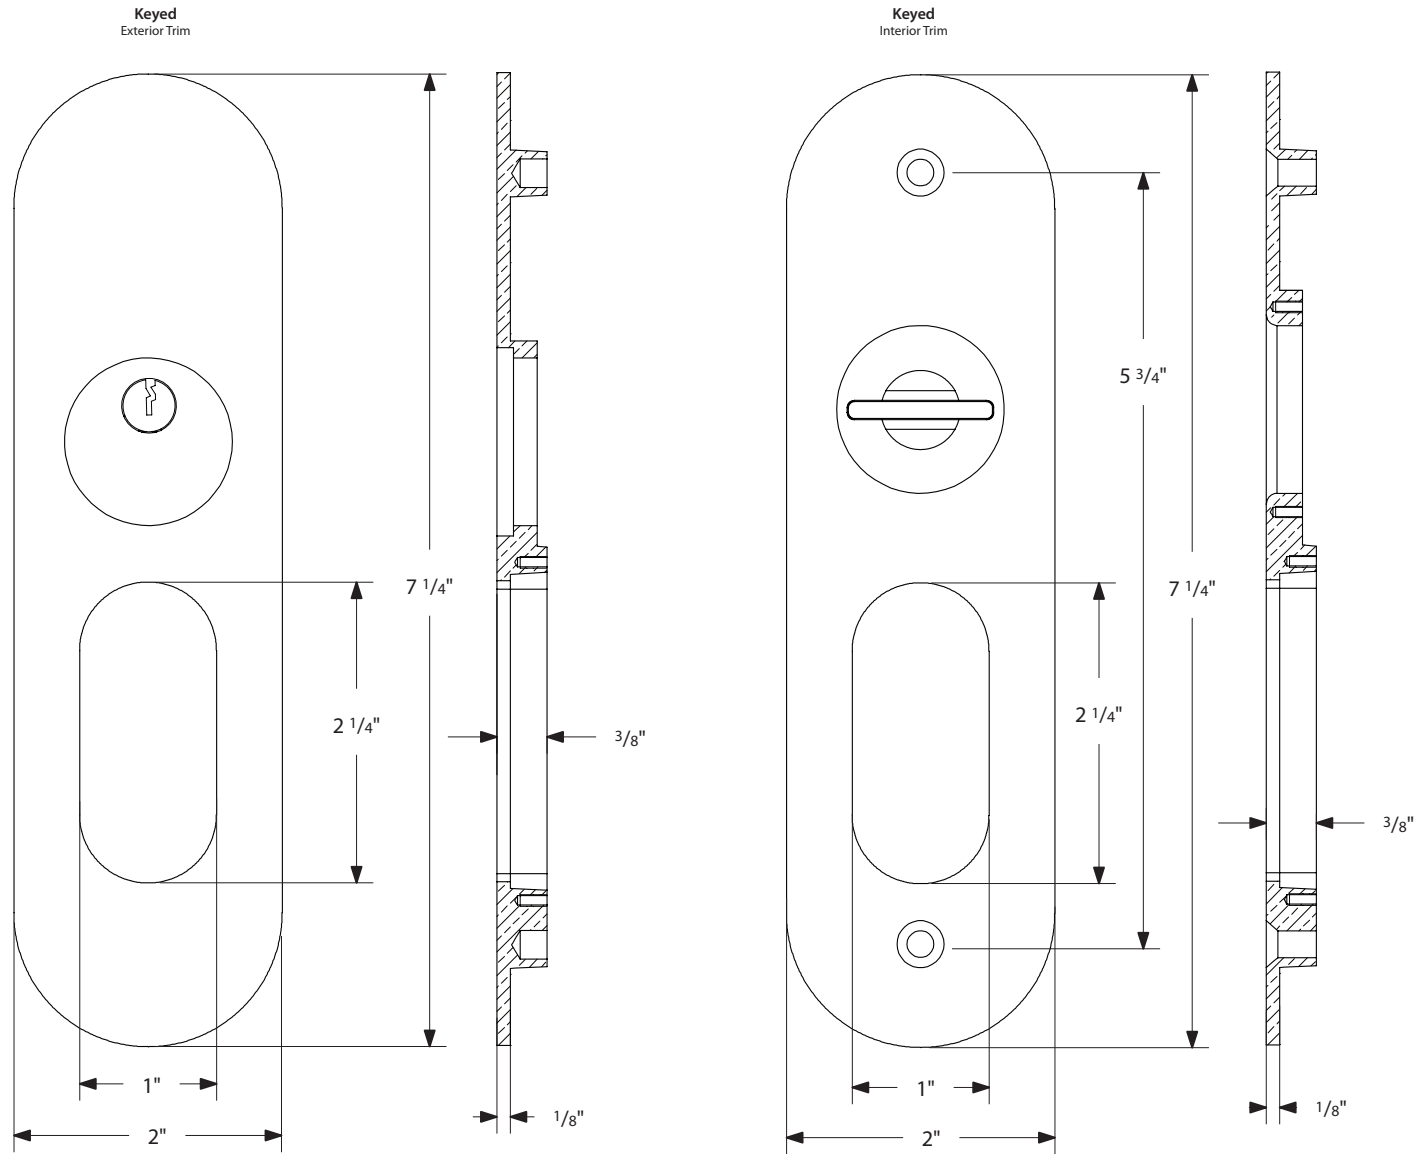

Narrow Oval Pocket Door Mortise Lock - Keyed Function

Narrow Oval Pocket Door Mortise Lock

Keyed
Pocket Door Mortise Lock

Privacy
Pocket Door Mortise Lock

Passage
Pocket Door Mortise Lock

Dummy
Pocket Door Mortise Lock

Pocket Door Mortise Lock Body