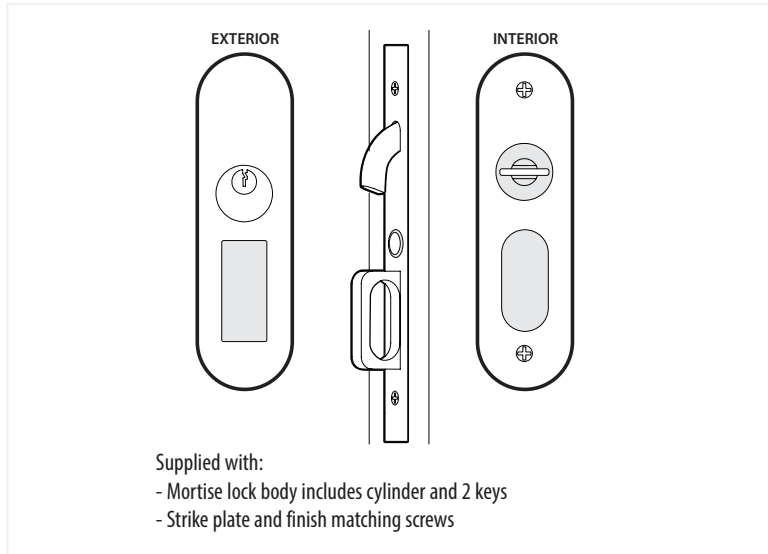

Narrow Oval Pocket Door Mortise Lock - Keyed Function

Narrow Oval Pocket Door Mortise Lock

Keyed
Pocket Door Mortise Lock

Privacy
Pocket Door Mortise Lock

Passage
Pocket Door Mortise Lock

Dummy
Pocket Door Mortise Lock

Pocket Door Mortise Lock Body