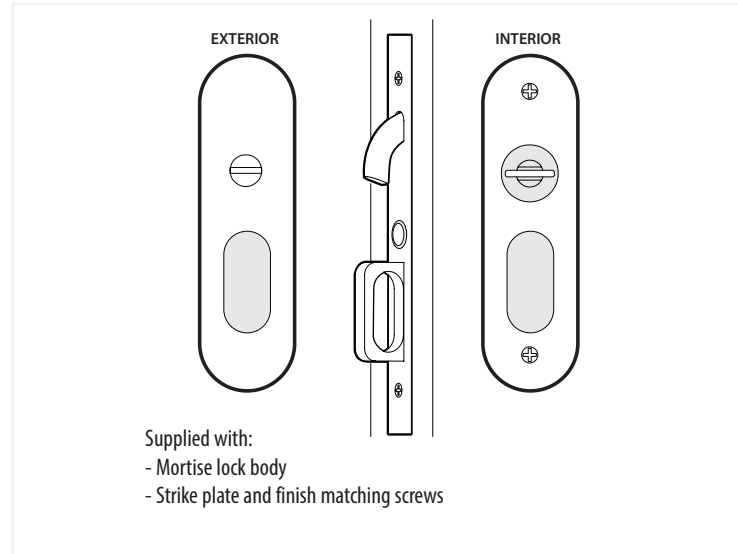

Narrow Oval Pocket Door Mortise Lock - Keyed Function

Narrow Oval Pocket Door Mortise Lock

Keyed
Pocket Door Mortise Lock

Privacy
Pocket Door Mortise Lock

Passage
Pocket Door Mortise Lock

Dummy
Pocket Door Mortise Lock

Pocket Door Mortise Lock Body