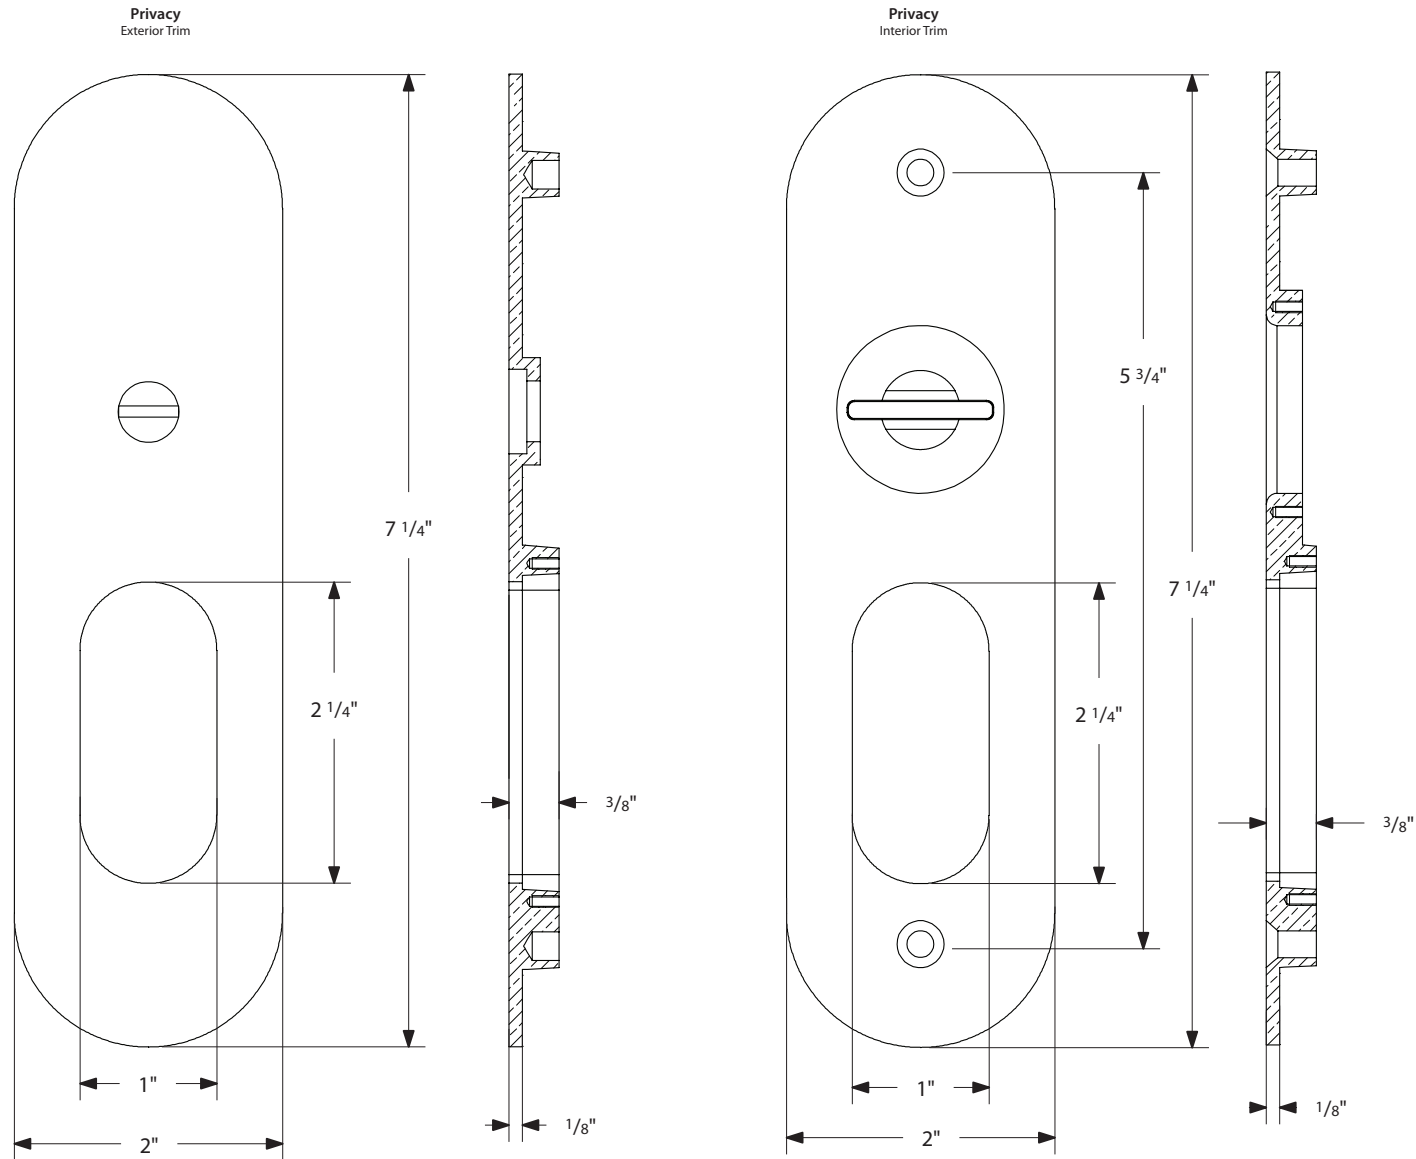

Narrow Oval Pocket Door Mortise Lock - Privacy Function

*NOTE: NOT DRAWN TO SCALE.

Narrow Oval Pocket Door Mortise Lock

Keyed
Pocket Door Mortise Lock

Privacy
Pocket Door Mortise Lock

Passage
Pocket Door Mortise Lock

Dummy
Pocket Door Mortise Lock

Pocket Door Mortise Lock Body