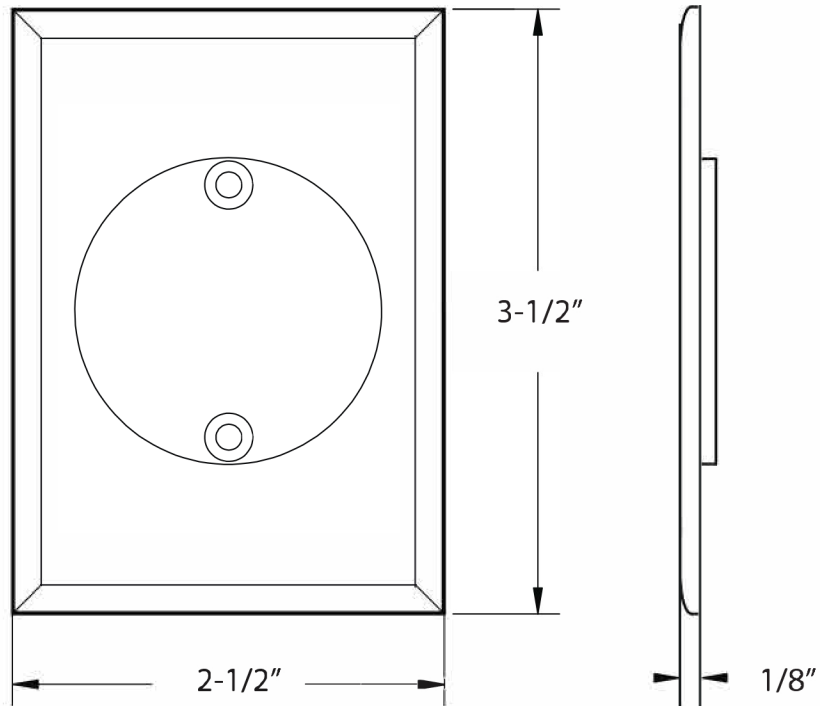

TUBULAR POCKET DOOR LOCKS

EMTEK®

RECTANGULAR
TUBULAR POCKET
DUMMY, OUTSIDE TRIM

RECTANGULAR
TUBULAR POCKET
DUMMY, INSIDE TRIM