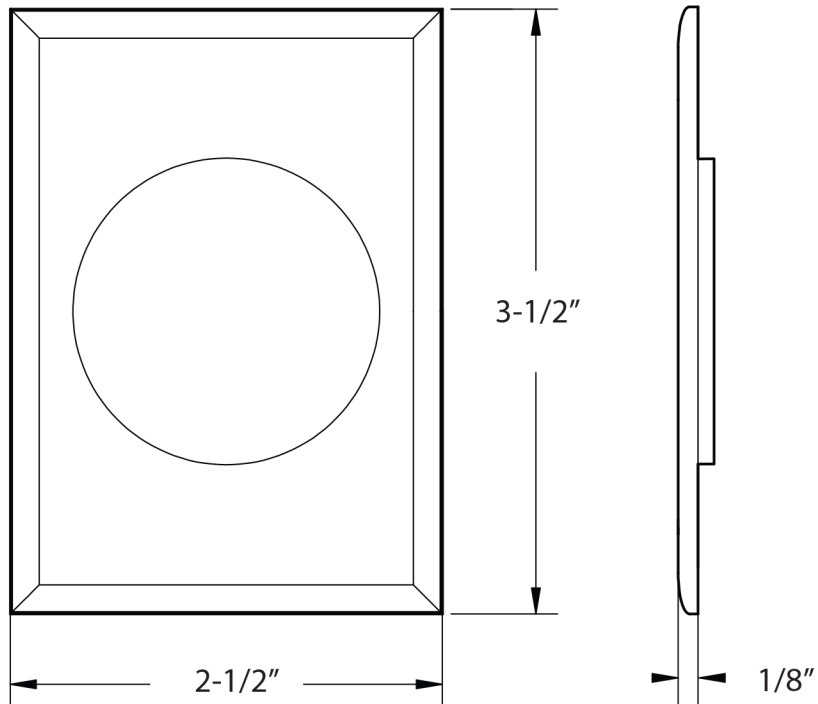

# TUBULAR POCKET DOOR LOCKS

EMTEK®

RECTANGULAR  
TUBULAR POCKET  
PASSAGE, OUTSIDE TRIM

RECTANGULAR  
TUBULAR POCKET  
PASSAGE, INSIDE TRIM