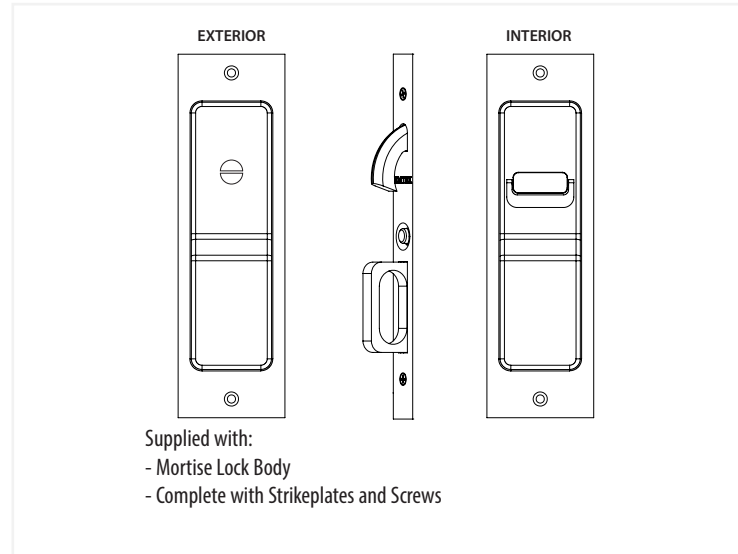

Sandcast Bronze Rustic Modern Rectangular Pocket Door Mortise Lock - Keyed Function

*NOTE: NOT DRAWN TO SCALE.

Sandcast Bronze Rustic Modern Rectangular Pocket Door Mortise Lock

**Keyed
Door Mortise Lock**

**Privacy
Door Mortise Lock**

**Passage
Door Mortise Lock**

**Dummy
Door Mortise Lock**

Pocket Door Mortise Lock - Lock Body