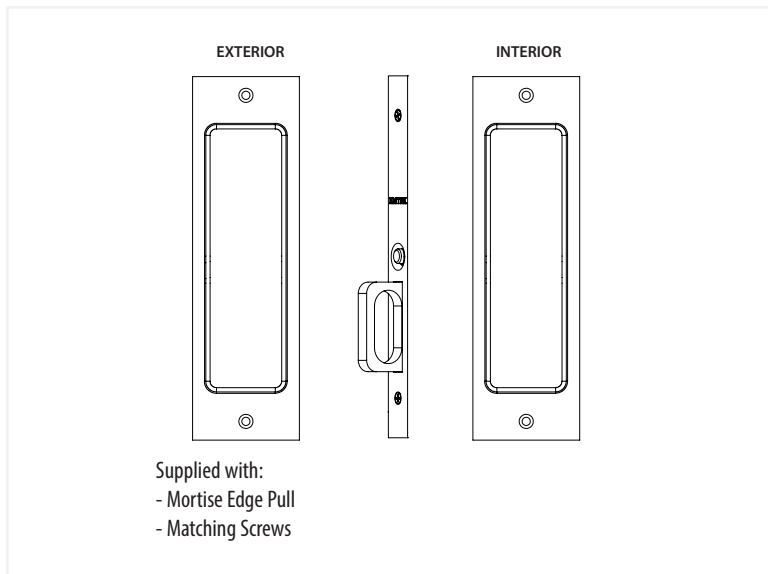

Sandcast Bronze Rustic Modern Rectangular Pocket Door Mortise Lock - Keyed Function

*NOTE: NOT DRAWN TO SCALE.

Sandcast Bronze Rustic Modern Rectangular Pocket Door Mortise Lock

**Keyed
Door Mortise Lock**

**Privacy
Door Mortise Lock**

**Passage
Door Mortise Lock**

**Dummy
Door Mortise Lock**

Pocket Door Mortise Lock - Lock Body