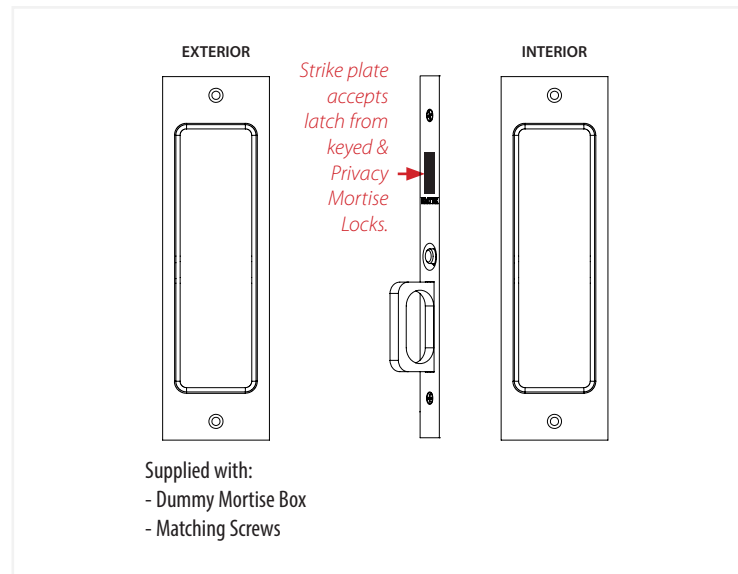

Sandcast Bronze Rustic Modern Rectangular Pocket Door Mortise Lock - Keyed Function

*NOTE: NOT DRAWN TO SCALE.

Sandcast Bronze Rustic Modern Rectangular Pocket Door Mortise Lock

**Keyed
Door Mortise Lock**

**Privacy
Door Mortise Lock**

**Passage
Door Mortise Lock**

**Dummy
Door Mortise Lock**

Pocket Door Mortise Lock - Lock Body