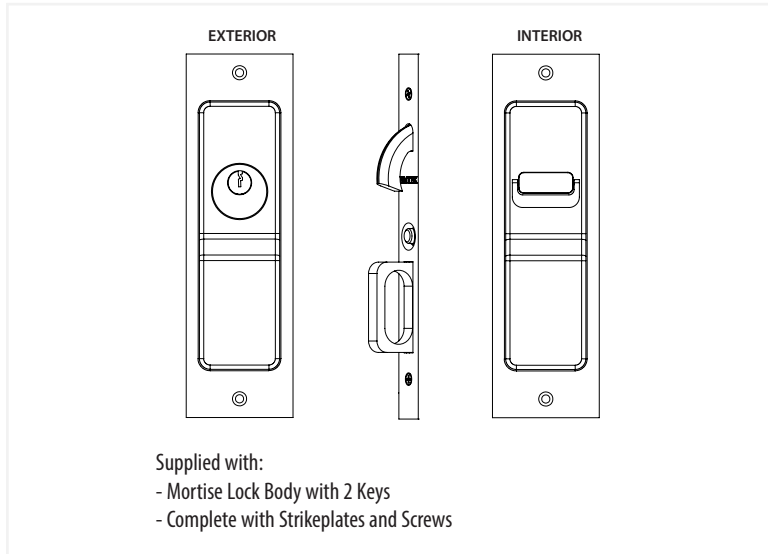

Sandcast Bronze Rustic Modern Rectangular Pocket Door Mortise Lock - Keyed Function

*NOTE: NOT DRAWN TO SCALE.

Sandcast Bronze Rustic Modern Rectangular Pocket Door Mortise Lock

**Keyed
Door Mortise Lock**

**Privacy
Door Mortise Lock**

**Passage
Door Mortise Lock**

**Dummy
Door Mortise Lock**

Pocket Door Mortise Lock - Lock Body