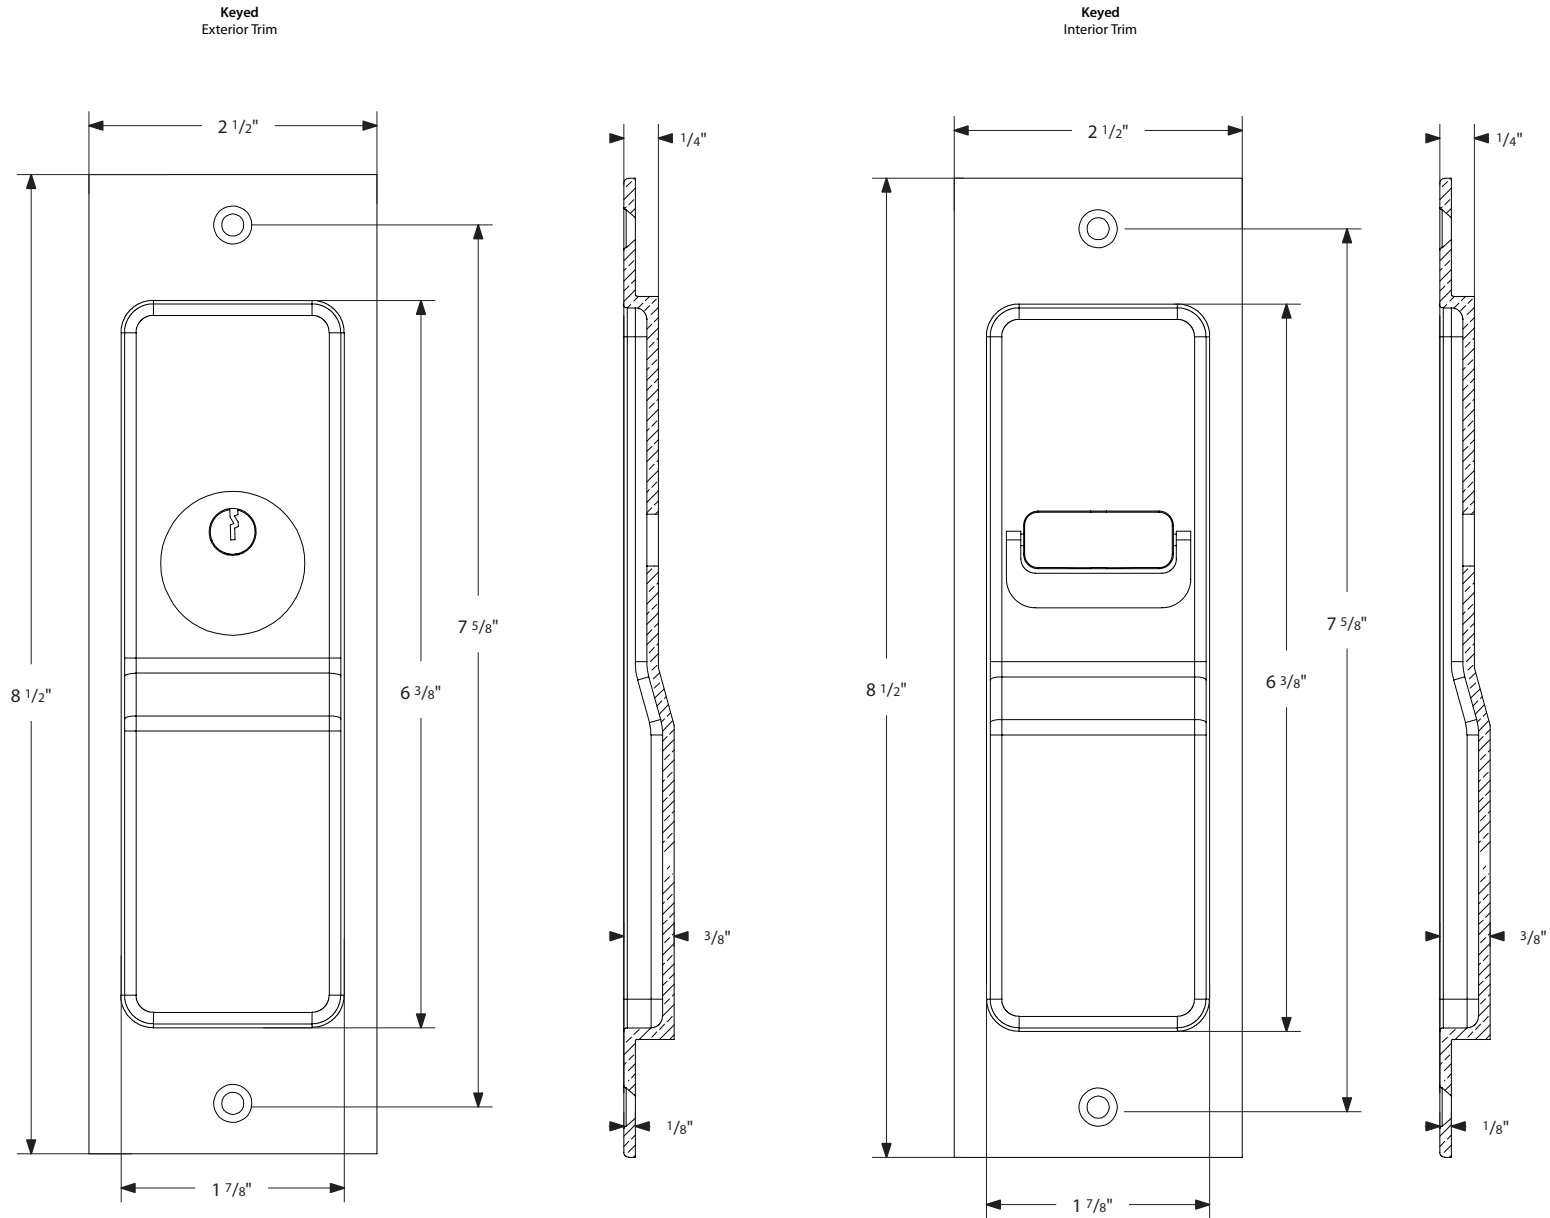

Sandcast Bronze Rustic Modern Rectangular Pocket Door Mortise Lock - Keyed Function

*NOTE: NOT DRAWN TO SCALE.

Sandcast Bronze Rustic Modern Rectangular Pocket Door Mortise Lock

**Keyed
Door Mortise Lock**