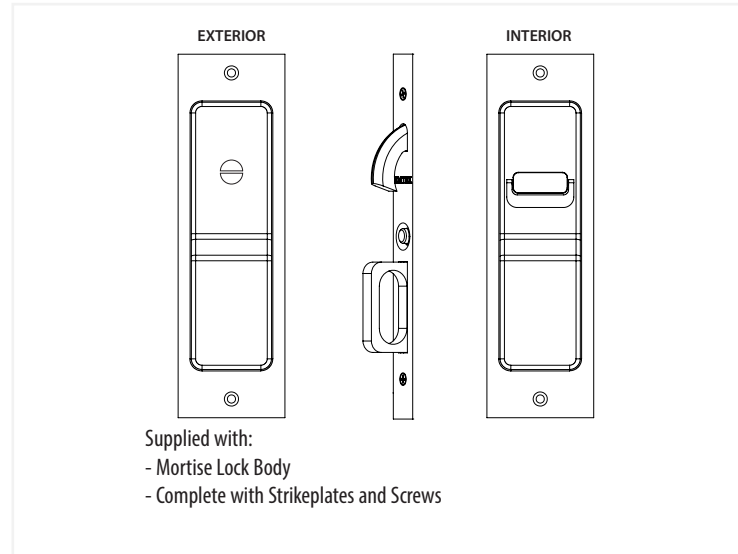

Sandcast Bronze Rustic Modern Rectangular Pocket Door Mortise Lock - Passage/Dummy

*NOTE: NOT DRAWN TO SCALE.

Sandcast Bronze Rustic Modern Rectangular Pocket Door Mortise Lock

**Keyed
Door Mortise Lock**

**Privacy
Door Mortise Lock**

**Passage
Door Mortise Lock**

**Dummy
Door Mortise Lock**

Pocket Door Mortise Lock - Lock Body