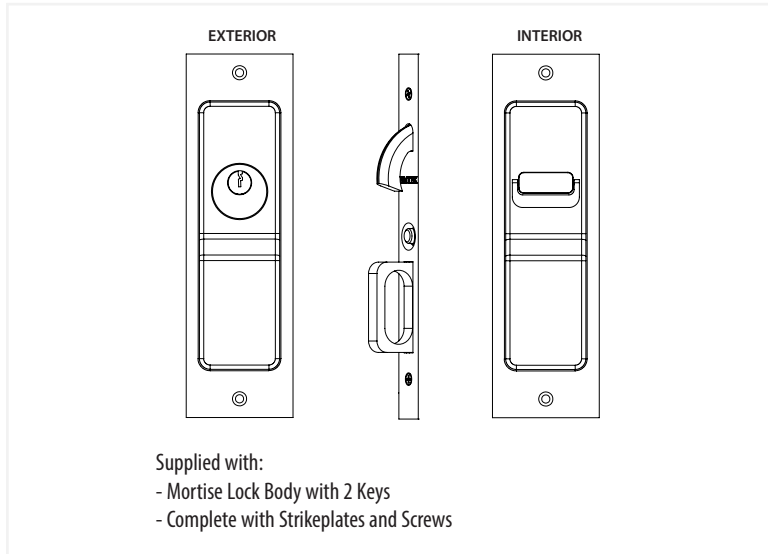

Sandcast Bronze Rustic Modern Rectangular Pocket Door Mortise Lock - Passage/Dummy

*NOTE: NOT DRAWN TO SCALE.

Sandcast Bronze Rustic Modern Rectangular Pocket Door Mortise Lock

**Keyed
Door Mortise Lock**

**Privacy
Door Mortise Lock**

**Passage
Door Mortise Lock**

**Dummy
Door Mortise Lock**

Pocket Door Mortise Lock - Lock Body