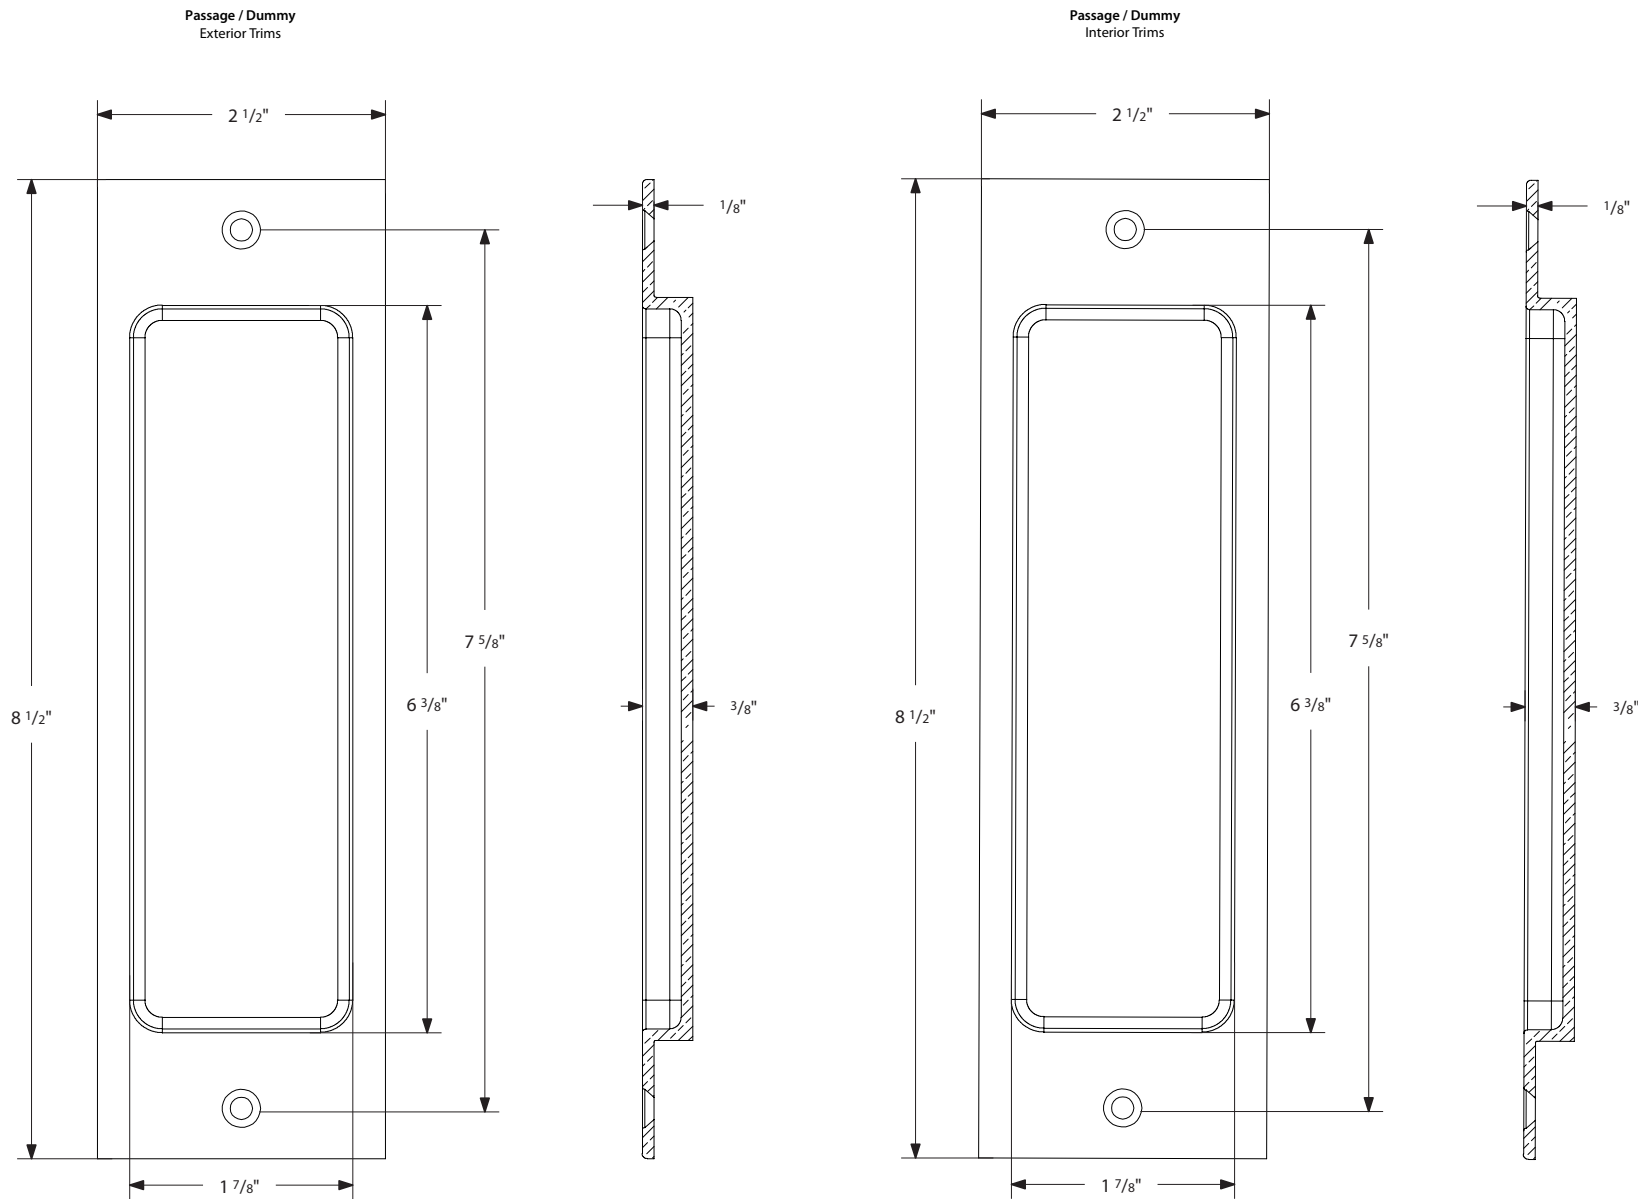

Sandcast Bronze Rustic Modern Rectangular Pocket Door Mortise Lock - Passage/Dummy

*NOTE: NOT DRAWN TO SCALE.

Sandcast Bronze Rustic Modern Rectangular Pocket Door Mortise Lock

**Keyed
Door Mortise Lock**