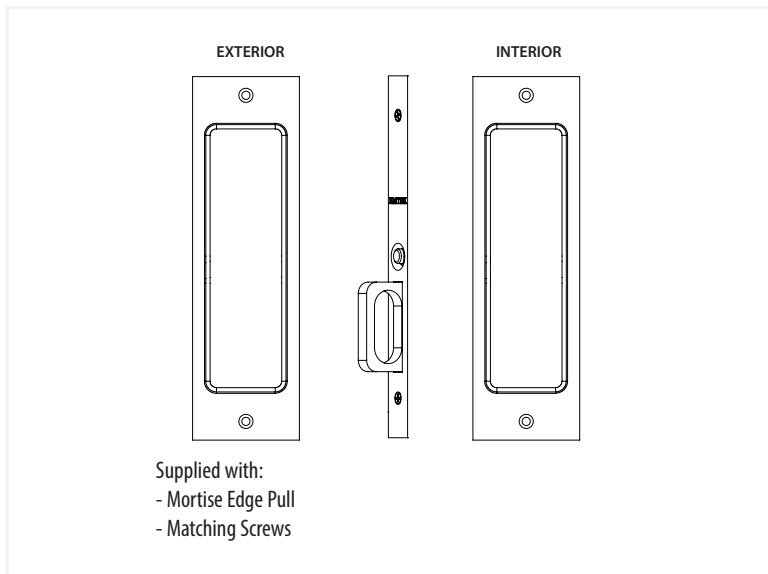

Sandcast Bronze Rustic Modern Rectangular Pocket Door Mortise Lock - Passage/Dummy

*NOTE: NOT DRAWN TO SCALE.

Sandcast Bronze Rustic Modern Rectangular Pocket Door Mortise Lock

**Keyed
Door Mortise Lock**

**Privacy
Door Mortise Lock**

**Passage
Door Mortise Lock**

**Dummy
Door Mortise Lock**

Pocket Door Mortise Lock - Lock Body