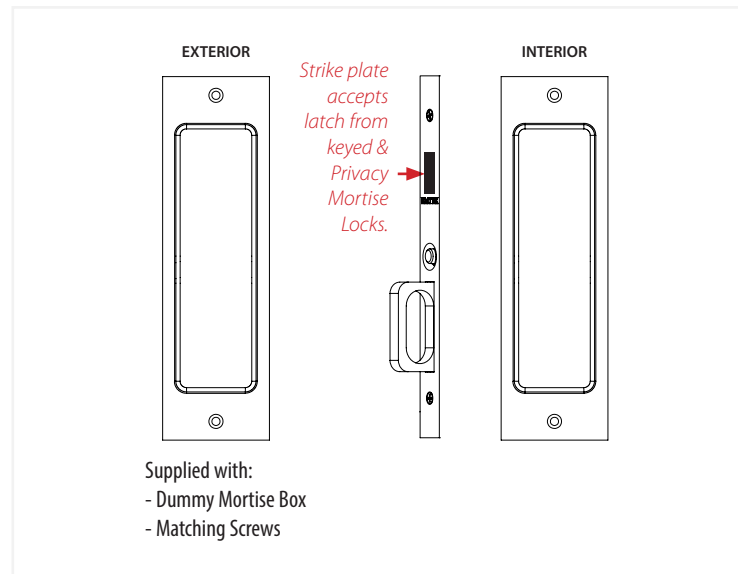

Sandcast Bronze Rustic Modern Rectangular Pocket Door Mortise Lock - Passage/Dummy

*NOTE: NOT DRAWN TO SCALE.

Sandcast Bronze Rustic Modern Rectangular Pocket Door Mortise Lock

**Keyed
Door Mortise Lock**

**Privacy
Door Mortise Lock**

**Passage
Door Mortise Lock**

**Dummy
Door Mortise Lock**

Pocket Door Mortise Lock - Lock Body