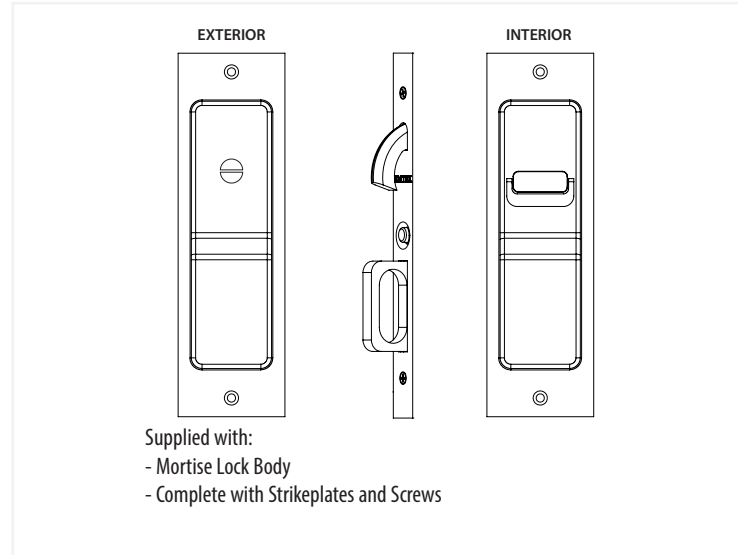

Sandcast Bronze Rustic Modern Rectangular Pocket Door Mortise Lock - Privacy Function

*NOTE: NOT DRAWN TO SCALE.

Sandcast Bronze Rustic Modern Rectangular Pocket Door Mortise Lock

**Keyed
Door Mortise Lock**

**Privacy
Door Mortise Lock**

**Passage
Door Mortise Lock**

**Dummy
Door Mortise Lock**

Pocket Door Mortise Lock - Lock Body