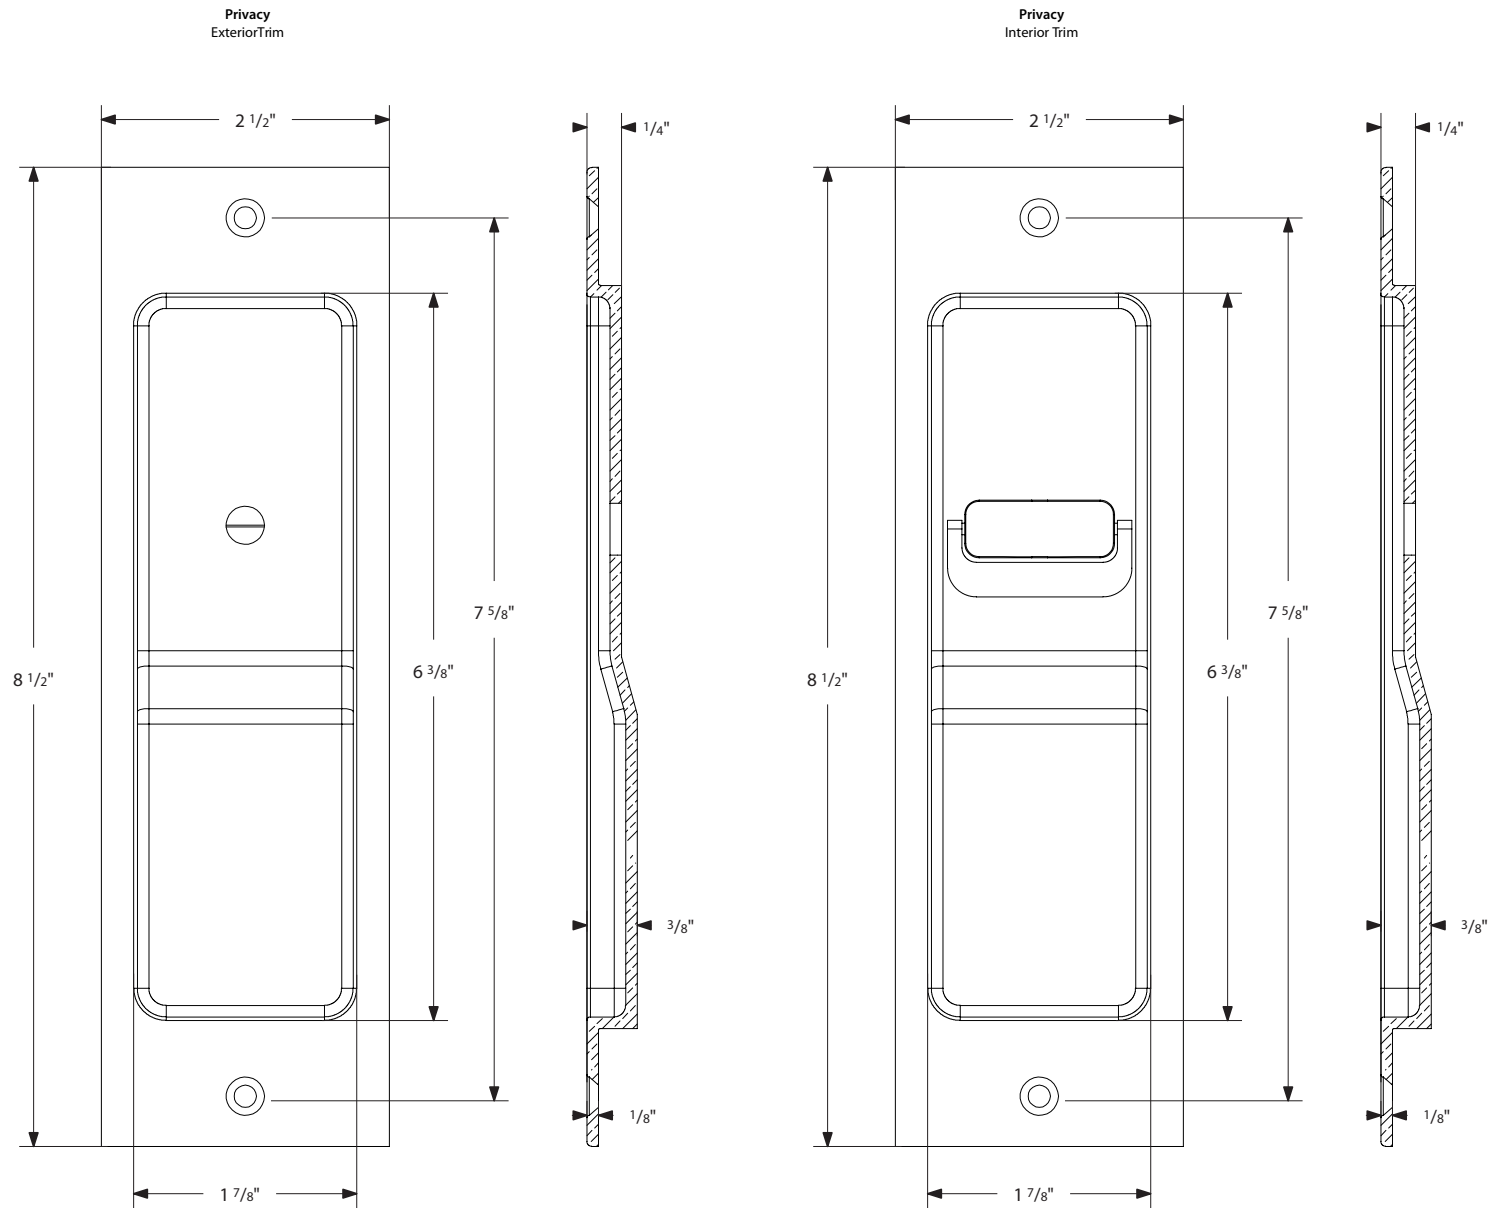

Sandcast Bronze Rustic Modern Rectangular Pocket Door Mortise Lock - Privacy Function

*NOTE: NOT DRAWN TO SCALE.

Sandcast Bronze Rustic Modern Rectangular Pocket Door Mortise Lock

**Keyed
Door Mortise Lock**