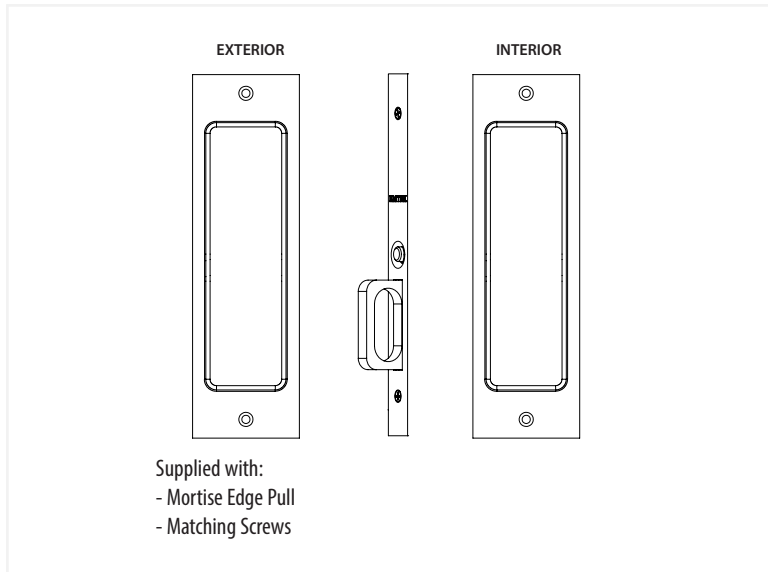

**Passage
Door Mortise Lock**