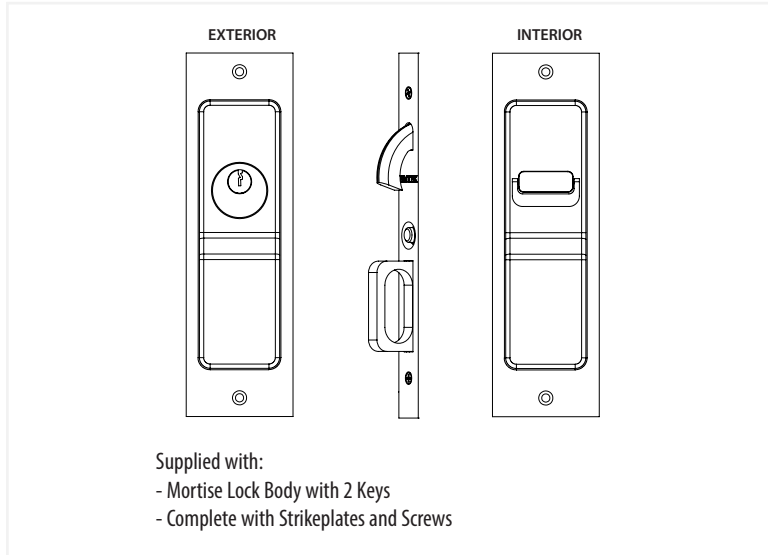

Sandcast Bronze Rustic Modern Rectangular Pocket Door Mortise Lock - Privacy Function

*NOTE: NOT DRAWN TO SCALE.

Sandcast Bronze Rustic Modern Rectangular Pocket Door Mortise Lock

**Keyed
Door Mortise Lock**

**Privacy
Door Mortise Lock**

**Passage
Door Mortise Lock**

**Dummy
Door Mortise Lock**

Pocket Door Mortise Lock - Lock Body