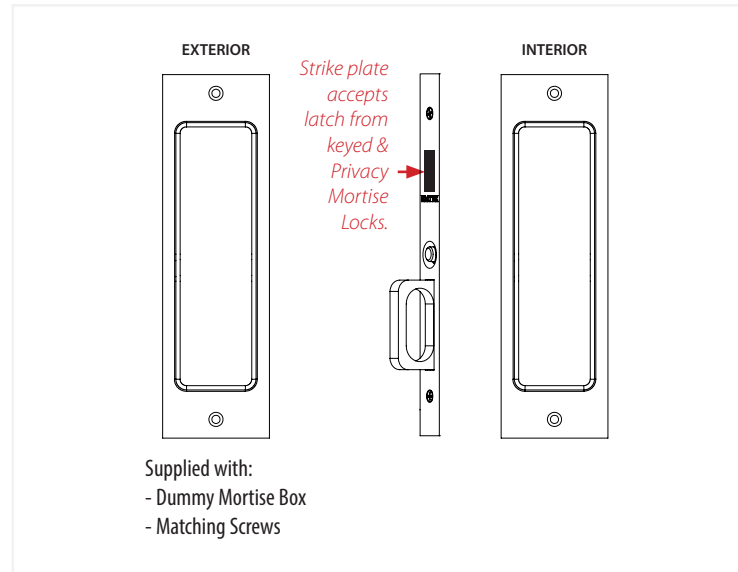

Sandcast Bronze Rustic Modern Rectangular Pocket Door Mortise Lock - Privacy Function

*NOTE: NOT DRAWN TO SCALE.

Sandcast Bronze Rustic Modern Rectangular Pocket Door Mortise Lock

**Keyed
Door Mortise Lock**

**Privacy
Door Mortise Lock**

**Passage
Door Mortise Lock**

**Dummy
Door Mortise Lock**

Pocket Door Mortise Lock - Lock Body