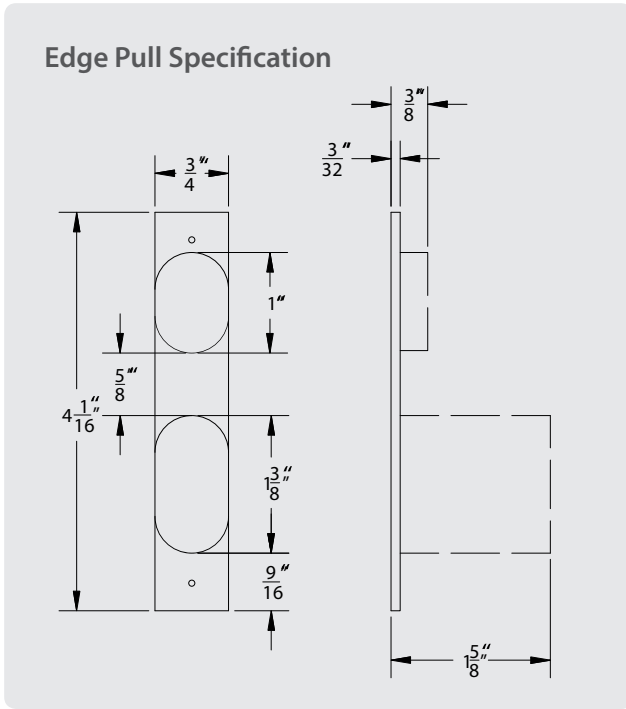

Installation Instructions

Tubular Pocket Door Lock, Dummy for Double Door Application

EMTEK

1. Door Prep

2. Dummy for Double Door Application

Privacy Strike Plate and Dust Box
(Included with Privacy Lock Purchase)