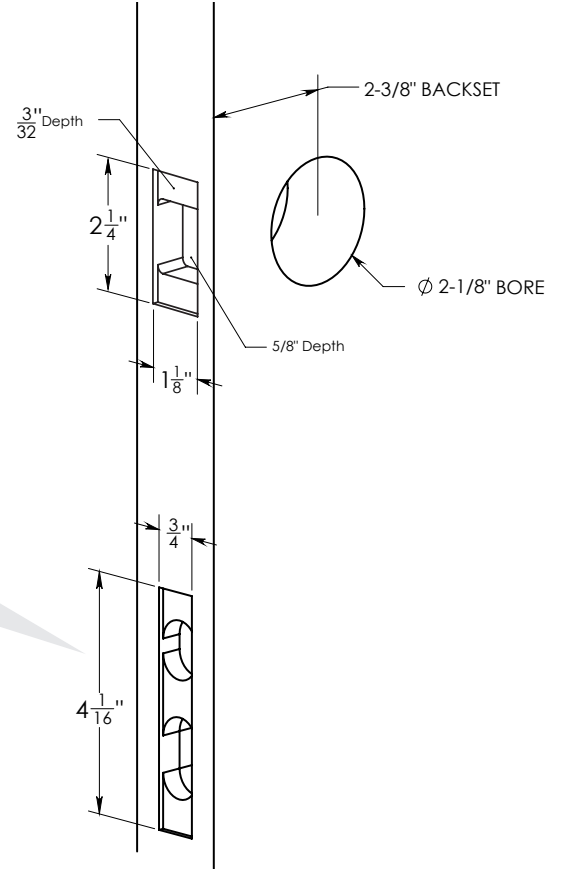

Installation Instructions

Tubular Pocket Door Lock, Dummy for Double Door Application

EMTEK

1. Door Prep

2. Dummy for Double Door Application

Privacy Strike Plate and Dust Box
(Included with Privacy Lock Purchase)