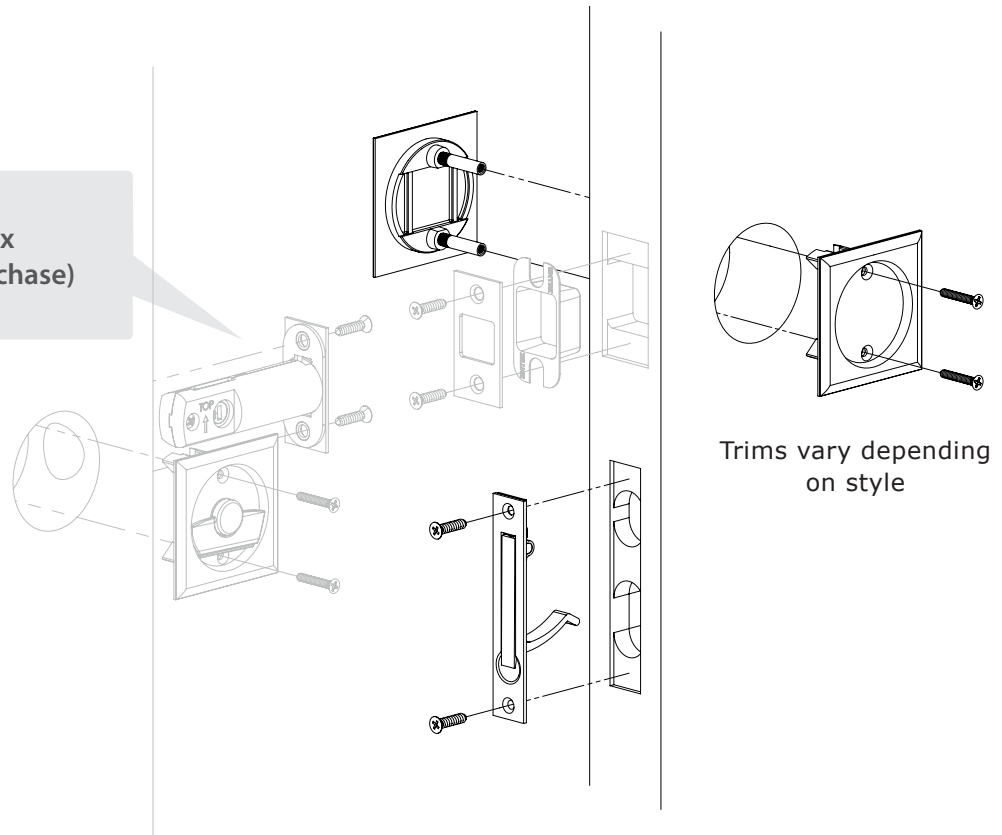

Installation Instructions

Tubular Pocket Door Lock, Dummy for Double Door Application

EMTEK

1. Door Prep

2. Dummy for Double Door Application

Privacy Strike Plate and Dust Box
(Included with Privacy Lock Purchase)

Trims vary depending on style