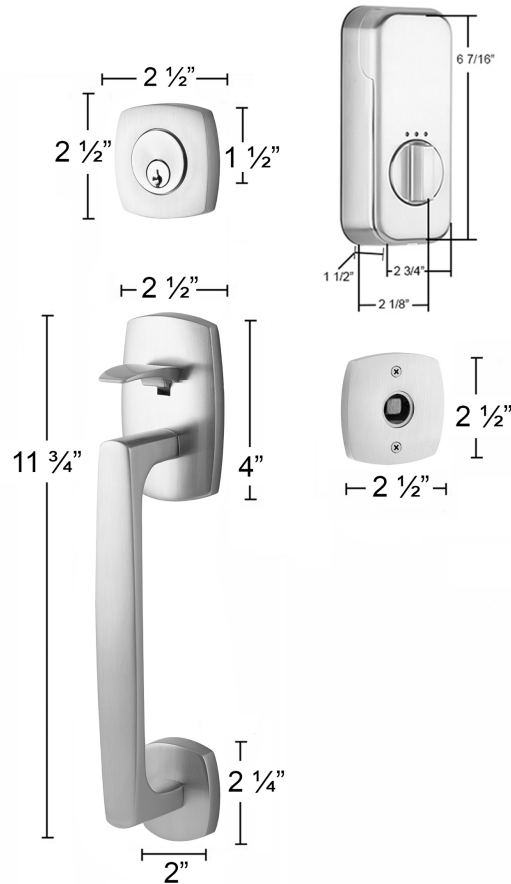

EMPowered Smart Lock Upgrade

Urban Modern Handleset

EMTEK®

EMPowered™

EMPowered™ Product Features:

- Standard door prep 2 1/8" bore.
- Fits standard door thickness of 1 1/2" to 2 1/4".
- Complete set includes both 2 3/8" and 2 3/4" latches, strike plates and 4 AA batteries.
- EMPowered Deadbolt only available with square corner latch face plate.
- Tapered Deadbolt
- Emtek's standard mechanical and finish warranties along with a 1 year warranty on electronic components.

BACKLIT KEYPAD - Keypad wakes with a touch and includes numbers that won't wear off.

OPTIONAL SETTINGS - Customized auto re-lock, privacy mode and tamper alarms with the lock settings.

MOTORIZED DEADBOLT - Quiet motor with tapered deadbolt to accommodate misaligned doors.

SIMPLE INSTALLATION - Replaces existing deadbolt with just a screwdriver.

WEATHER PROTECTED - Rubber gasket increases protection against outdoor environments.

MANAGE CODES - Create up to 25 user PIN codes to share with friends and family. Unlimited codes with Yale Access App.