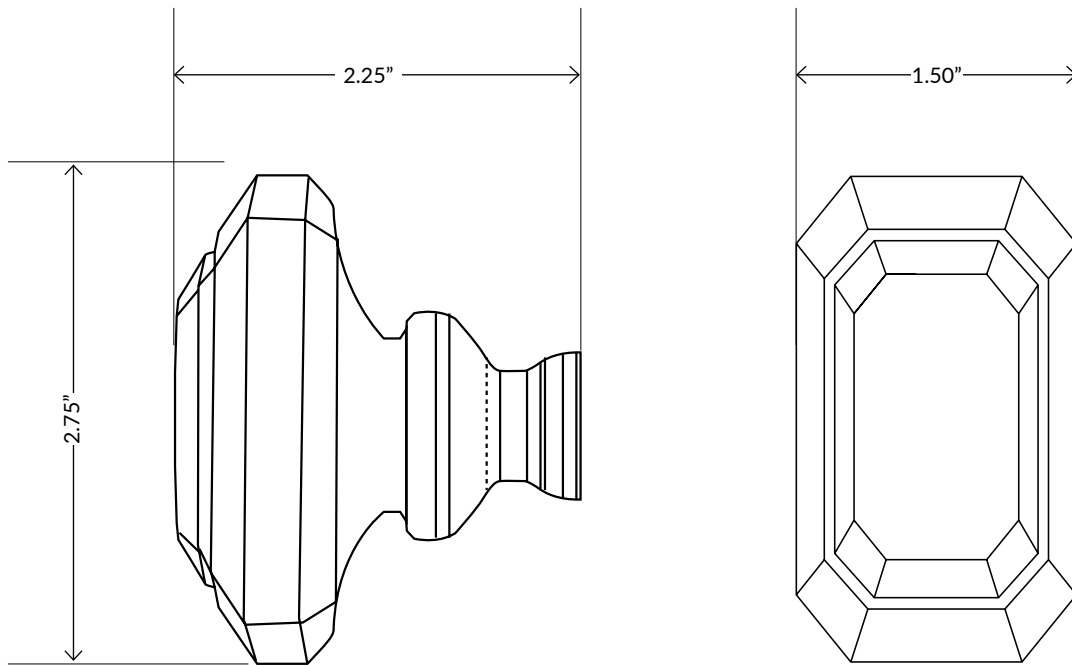

Baguette Black Crystal Knob

Baguette Black Crystal Knob in Polished Nickel

TECHNICAL SPECIFICATIONS

Collection:	Crystal
Dimensions:	1.5" W x 2.75" H
Projection:	2.25"
Material:	Lead-free Crystal on Solid Forged Brass Base

AVAILABLE FINISHES