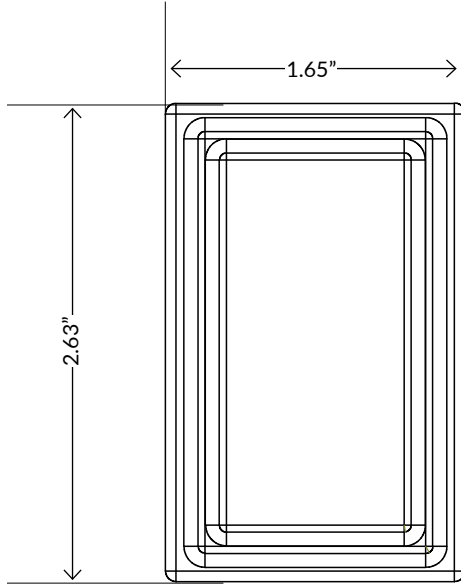

## Carré Crystal Knob

Carré Crystal Knob in Satin Brass

### TECHNICAL SPECIFICATIONS

<b>Collection:</b>	Carré
<b>Dimensions:</b>	1.65" W x 2.63" H
<b>Projection:</b>	1.26"
<b>Material:</b>	Lead-free Crystal on Solid Forged Brass Base