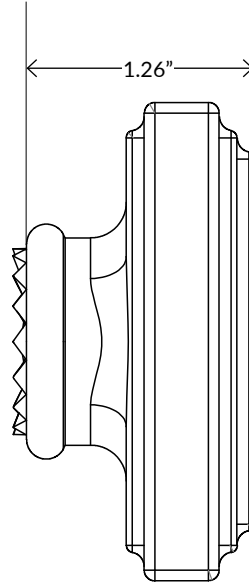

## Carré Crystal Knob

Carré Crystal Knob in Satin Brass

### TECHNICAL SPECIFICATIONS

<b>Collection:</b>	Carré
<b>Dimensions:</b>	1.65" W x 2.63" H
<b>Projection:</b>	1.26"
<b>Material:</b>	Lead-free Crystal on Solid Forged Brass Base