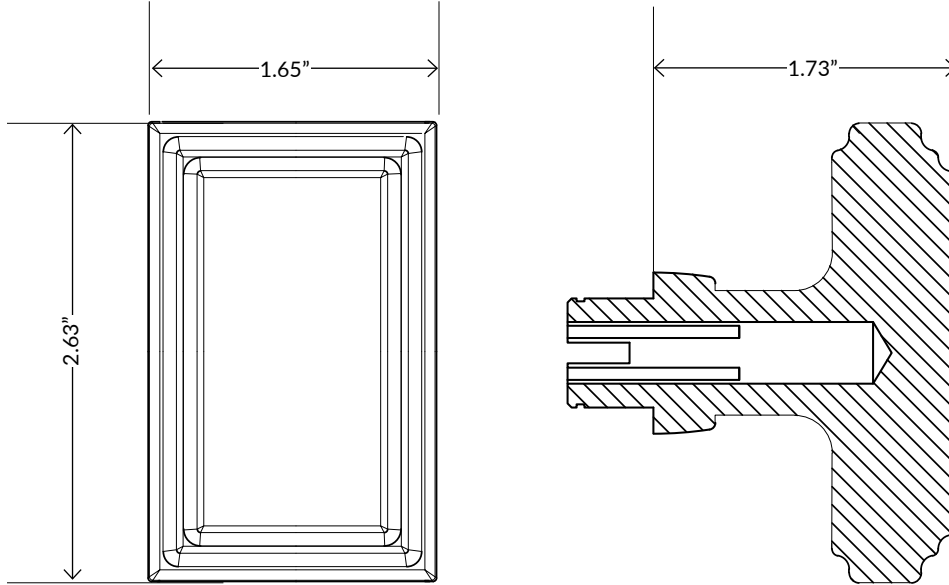

## Carré Brass Knob

Carré Brass Knob in Lifetime Brass

### TECHNICAL SPECIFICATIONS

<b>Collection:</b>	Carré
<b>Dimensions:</b>	1.65" W x 2.63" H
<b>Projection:</b>	1.73"
<b>Material:</b>	Solid Forged Brass