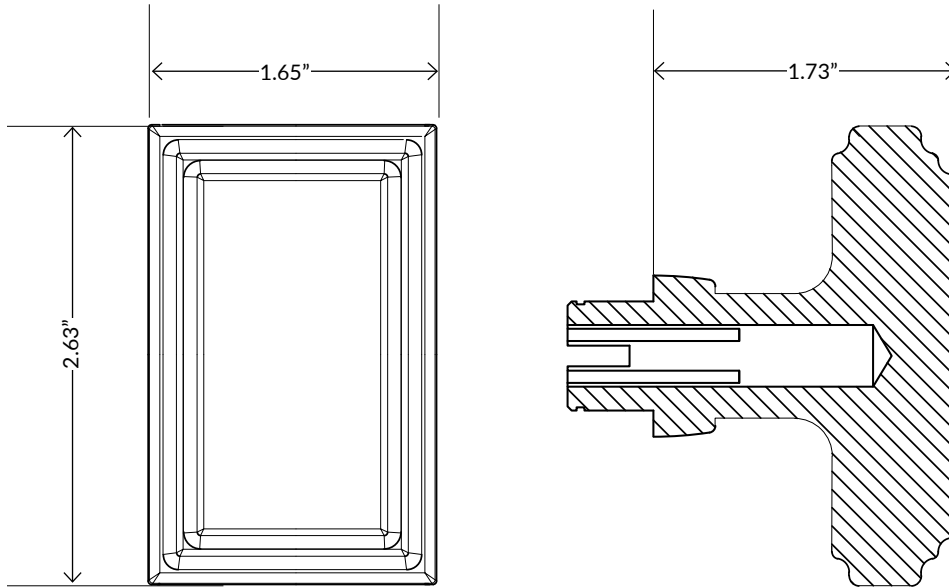

Carré Brass Knob

Carré Brass Knob in Lifetime Brass

TECHNICAL SPECIFICATIONS

Collection:	Carré
Dimensions:	1.65" W x 2.63" H
Projection:	1.73"
Material:	Solid Forged Brass

AVAILABLE FINISHES

ANTIQUE
PEWTER