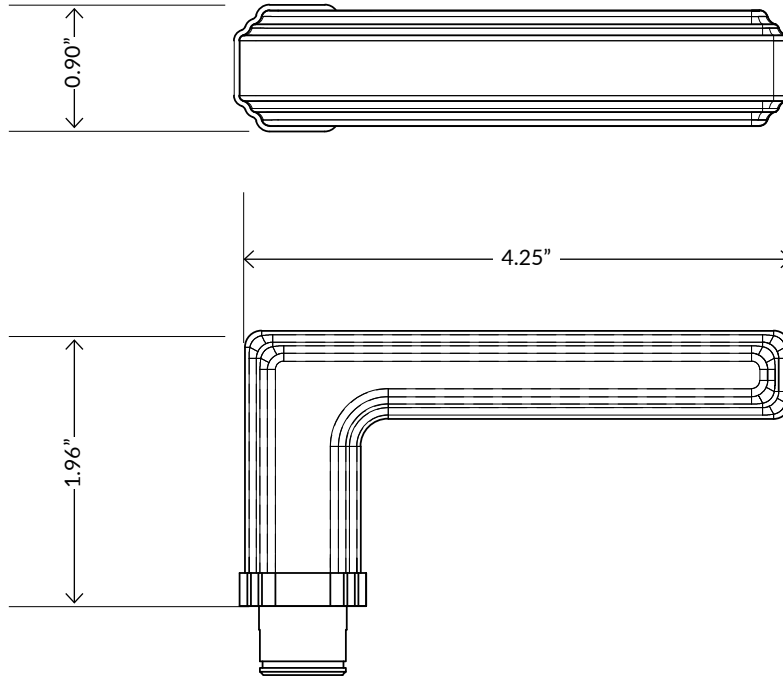

Carré Lever

TECHNICAL SPECIFICATIONS

Collection:	Carré
Dimensions:	4.25" W x 0.90" H
Projection:	1.96"
Material:	Solid Forged Brass

Carré Lever in Polished Nickel

AVAILABLE FINISHES

ANTIQUE PEWTER

BRIGHT CHROME