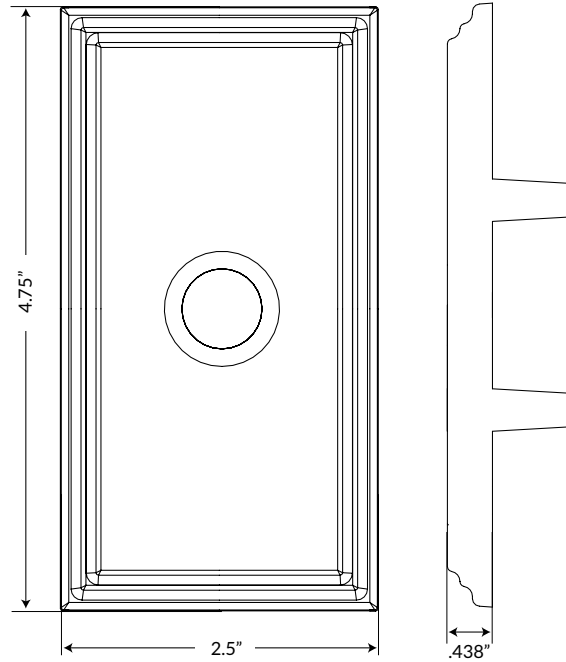

## Carré Short Plate

Carré Short Plate in Polished Nickel

### TECHNICAL SPECIFICATIONS

<b>Collection:</b>	Carré
<b>Dimensions:</b>	2.5" W x 4.75" H
<b>Plate Thickness:</b>	0.438"
<b>Material:</b>	Solid Forged Brass