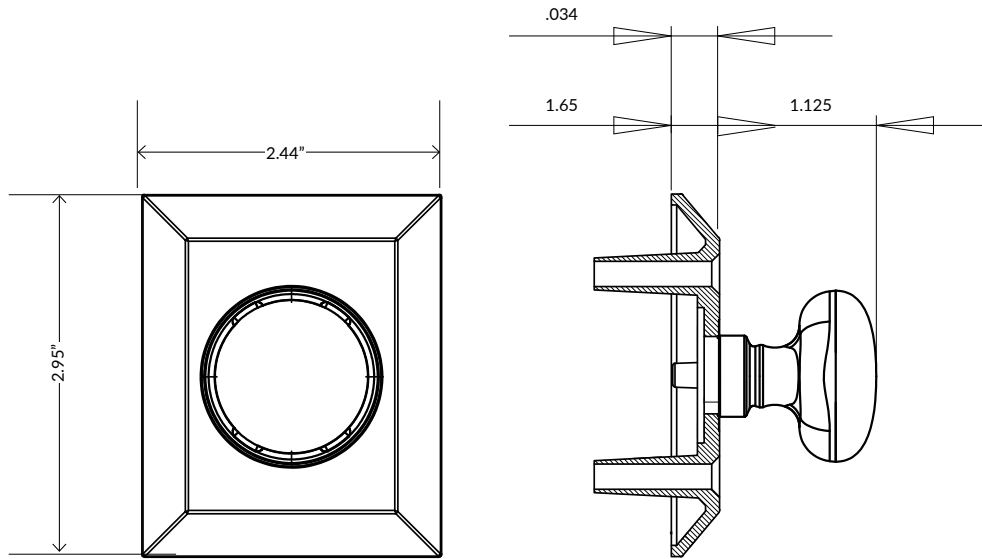

## Fifth Avenue Square Rosette

### TECHNICAL SPECIFICATIONS

<b>Collection:</b>	Fifth Avenue
<b>Dimensions:</b>	2.44" W x 2.95" H
<b>Plate Thickness:</b>	0.34"
<b>Thumbturn Projection:</b>	1.125"
<b>Material:</b>	Solid Forged Brass

Fifth Avenue Square Rosette Single Cylinder  
Deadbolt in Vintage Brass