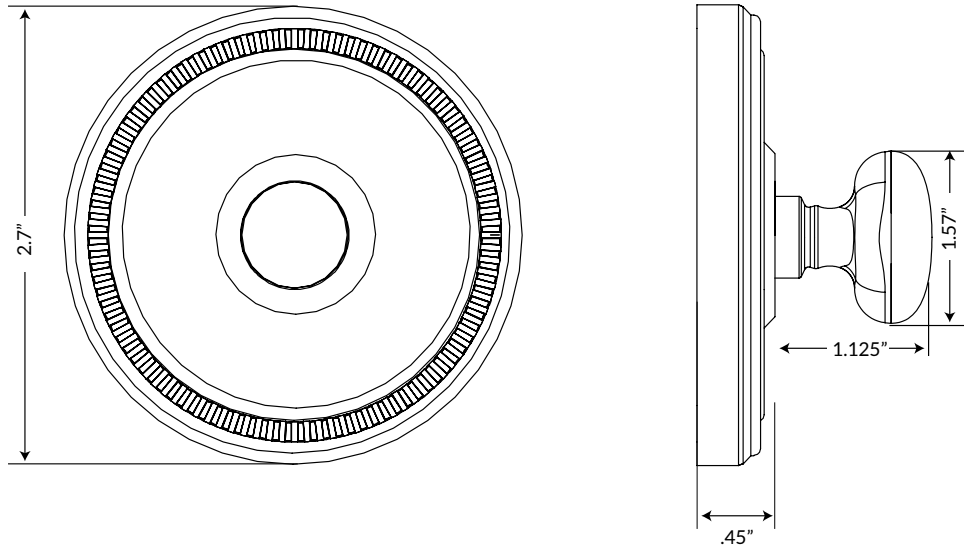

Soleil Deadbolt

TECHNICAL SPECIFICATIONS

Collection:	Soleil
Dimensions:	2.7" Diameter
Plate Thickness:	0.45"
Thumbturn Projection:	1.125"
Material:	Solid Forged Brass

Soleil Single Cylinder Deadbolt
in Vintage Brass