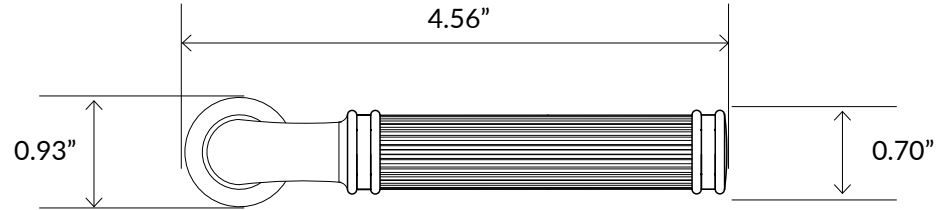

Soleil Lever

Soleil Lever in Polished Nickel

TECHNICAL SPECIFICATIONS

Collection:	Soleil
Dimensions:	4.56" W x 0.93" H
Projection:	2.125"
Material:	Solid Forged Brass

AVAILABLE FINISHES

ANTIQUE PEWTER

BRIGHT CHROME