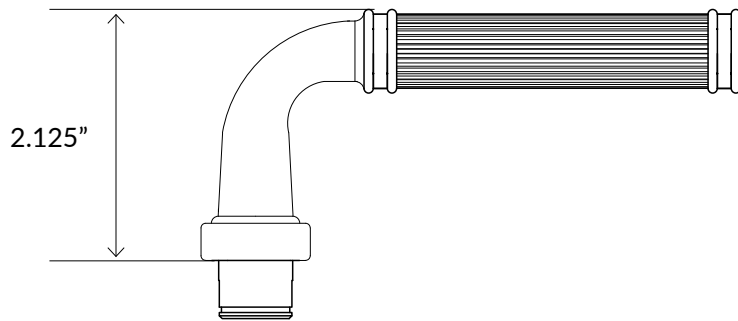

Soleil Lever

Soleil Lever in Polished Nickel

TECHNICAL SPECIFICATIONS

Collection:	Soleil
Dimensions:	4.56" W x 0.93" H
Projection:	2.125"
Material:	Solid Forged Brass

AVAILABLE FINISHES

ANTIQUE PEWTER

BRIGHT CHROME