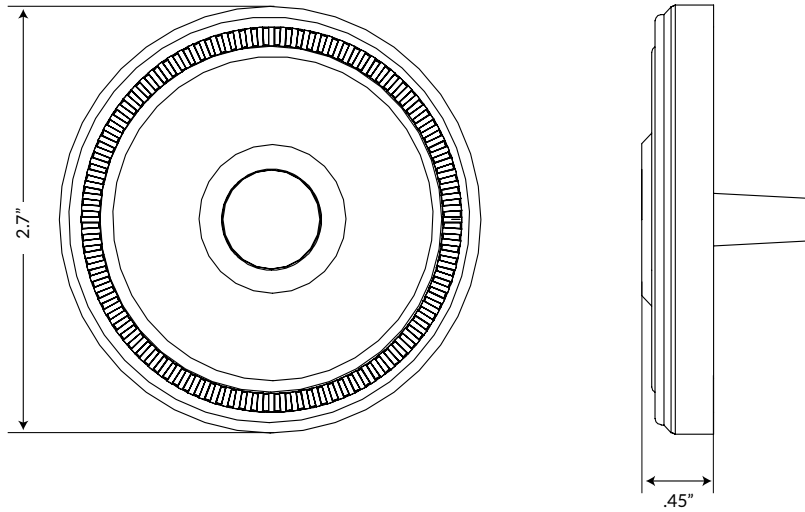

Soleil Rosette

Soleil Rosette in Polished Nickel

TECHNICAL SPECIFICATIONS

Collection:	Soleil
Dimensions:	2.7" Diameter
Rosette Thickness:	0.45"
Material:	Solid Forged Brass

AVAILABLE FINISHES