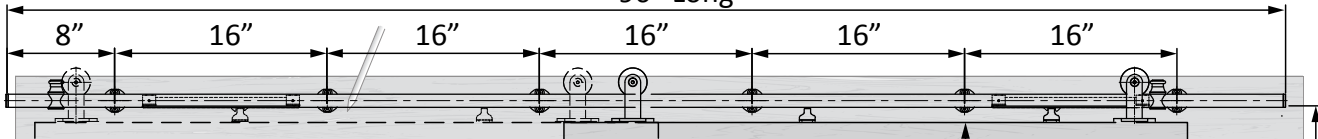

96" Long

Minimum 2"
(51mm)

Door Height (DH)

DH + 1-7/8"

3/8" (9.5 mm) –
1/2" (12.7 mm)
Gap under
the door

3/8"