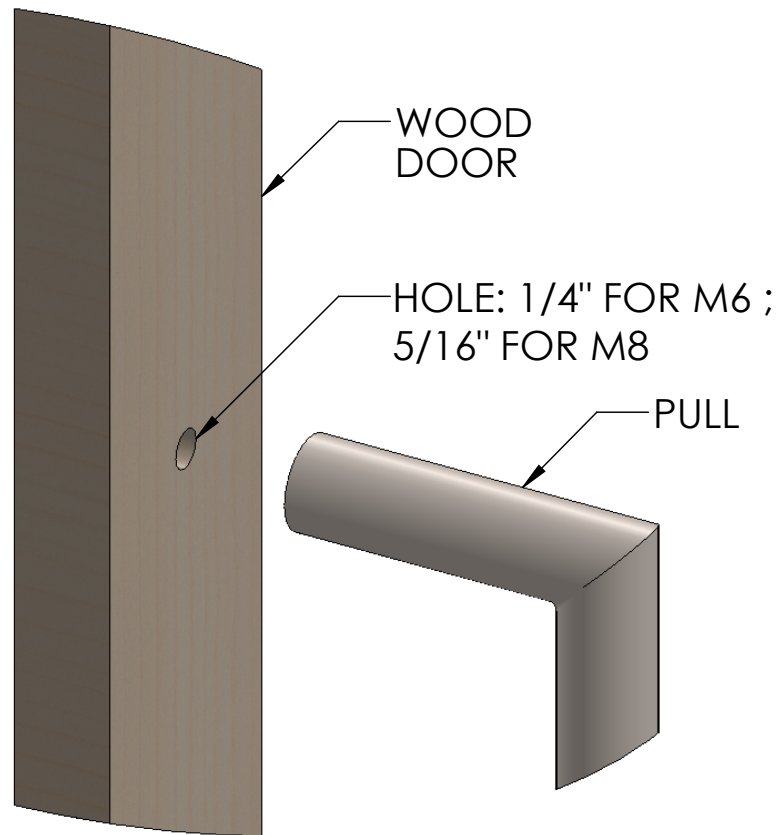

(OPTIONAL CAP)

MOUNTING
BOLT
(255-19:M6 ;
255-25:M8)

WOOD
DOOR

HOLE: 1/4" FOR M6 ;
5/16" FOR M8

PULL

AP 255
THROUGH BOLT WOOD MTG

Linnea®