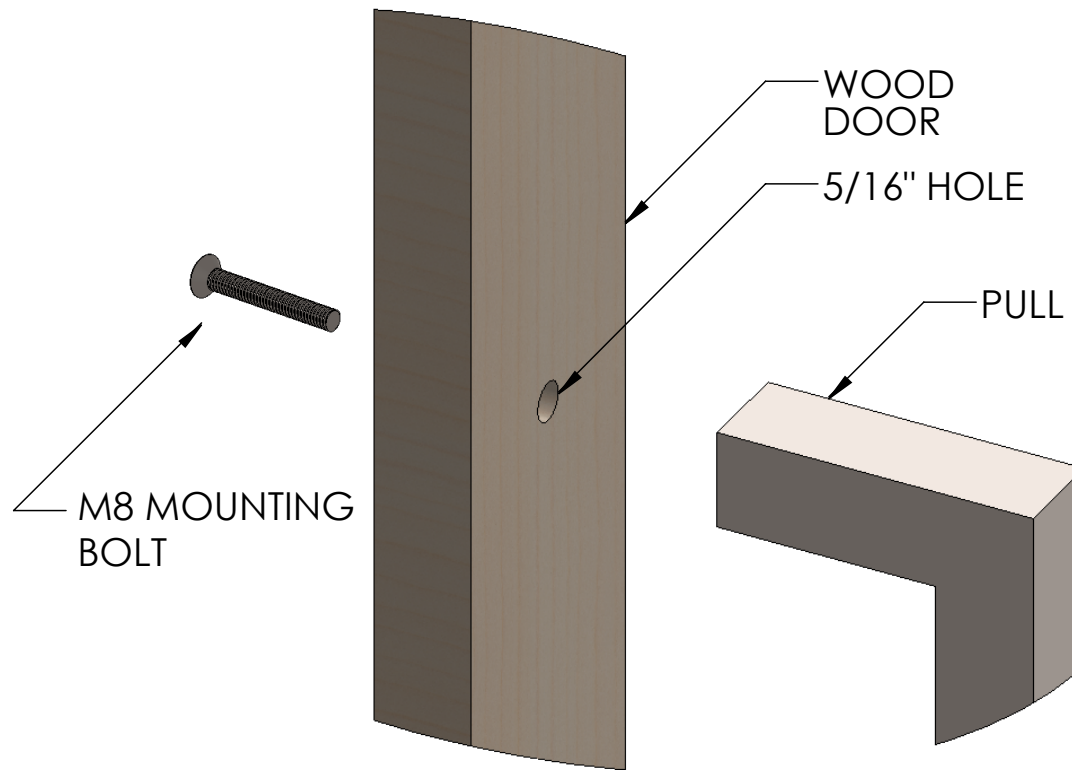

OPTIONAL CAP

AP 244
THROUGH BOLT WOOD MTG.

Linnea[®]