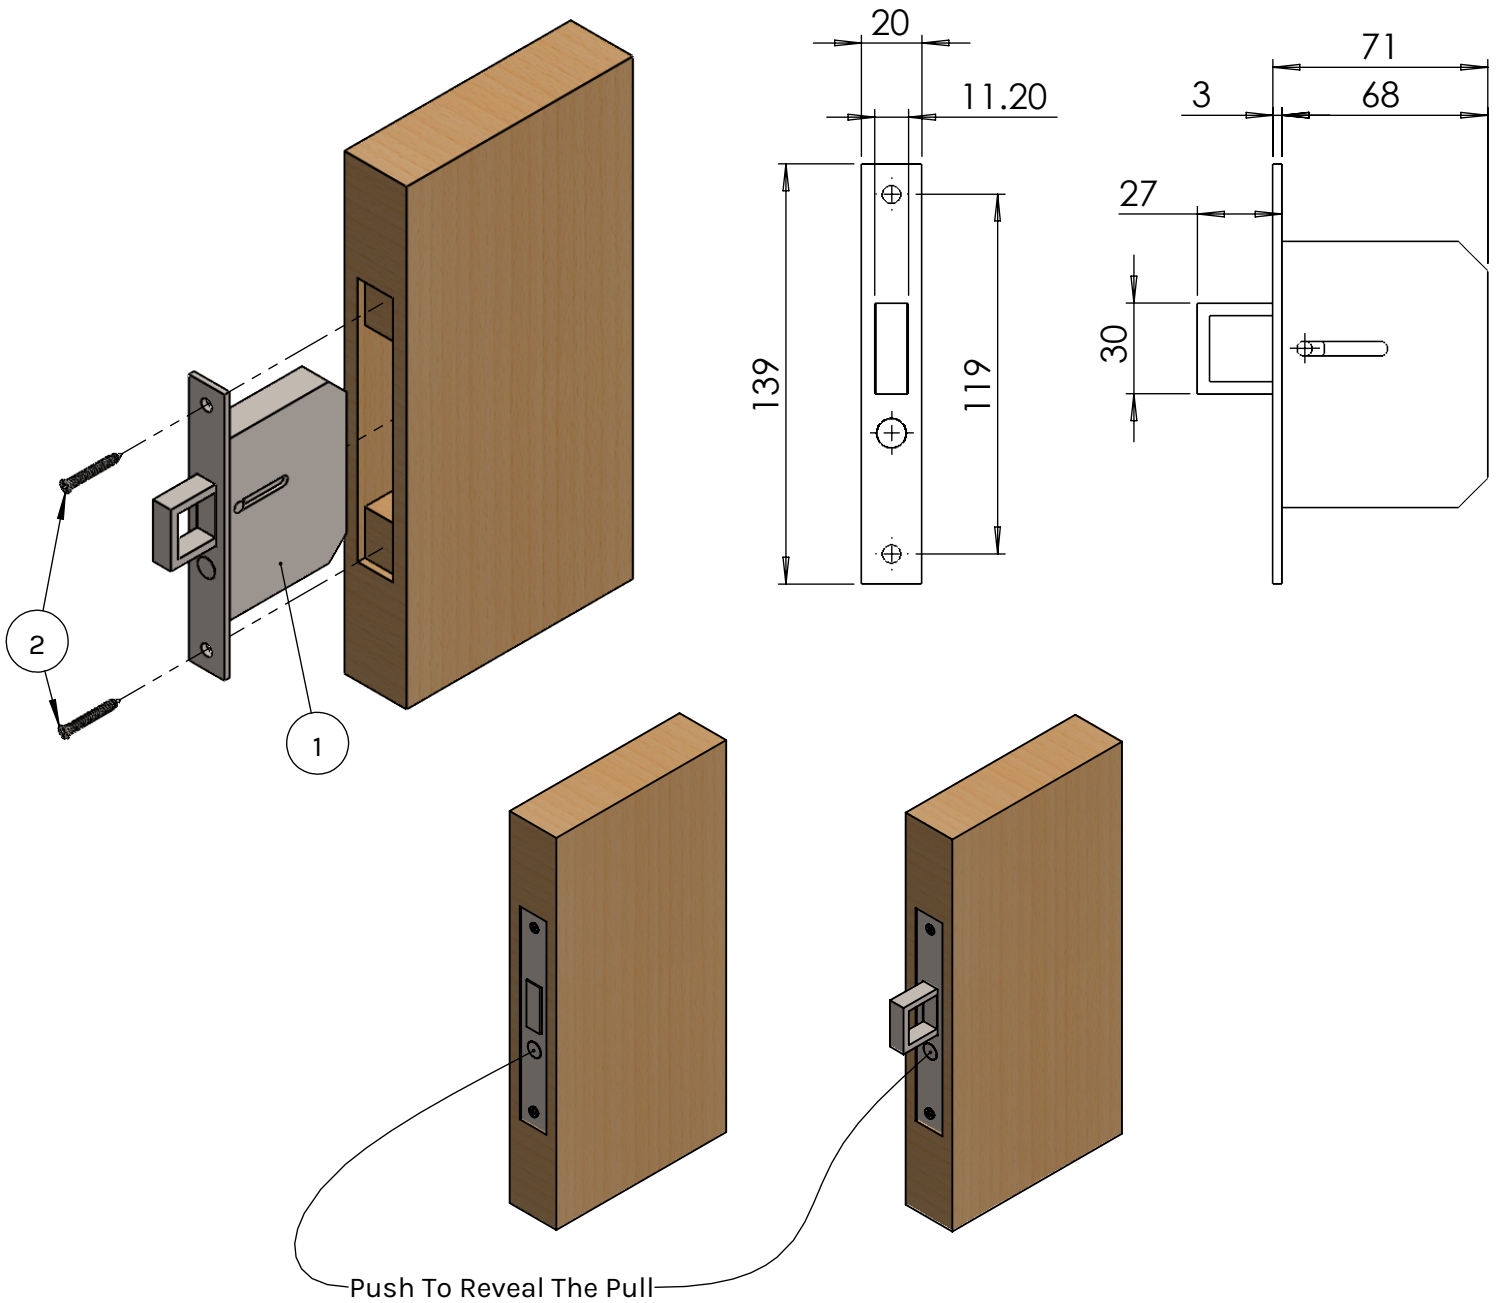

EP 500 Installation Diagram

ITEM NO.	ITEM NAME	SKU #	QTY.
1	Edge Pull	EP 500	1
2	Wood Screw	#6 x 3/4"	2