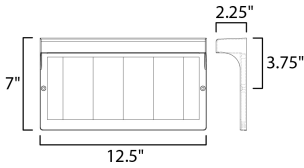

MEASUREMENTS

- DIMENSION : 12.5" L 7" H x 2.25" Ext
- BACK PLATE : 3.75" HCO
- HANGING WEIGHT : 1.21 lb

LAMPING

- INPUT VOLTAGE : 9-16V
- LUMENS : 160 Rated (70 Del.)
- BULB : 1 x 6W LED AC Integrated , 6W Total
- BULB INCLUDED : (Integrated)
- CRI : 80 CRI
- COLOR_TEMP : 3000K
- LIGHTING_DIRECTION : Down