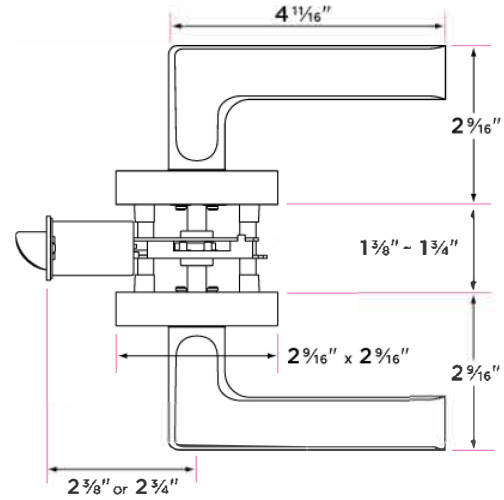

## Basel Round Lever

DESCRIPTION	PRODUCT CODE	CASE
Passage (hall/closet) Both sides always free	BS101-RD	12
Privacy (bed/bath) Locked by push pin. Unlocked by push pin, lever turn, or emergency pin outside	BS102-RD	12
Entry-Locked/unlocked by inside finger turn or outside key	BS107-RD	12
Dummy (closet) Inactive, single-sided, flush mount with two wood screws	BS100-RD	24
Handleset Interior Trim	BS100-HRD	24

### Door Thickness

1 3/8" to 1 3/4"

### Strike Plate

2 1/4" x 1 3/4" full-lip radius corner standard

### Latch

2 1/4" x 1" radius corner faceplate or  
4 way drive-in latch  
Adjustable 2 3/8" or 2 3/4"  
45 degree turn radius  
1/2" throw bolt