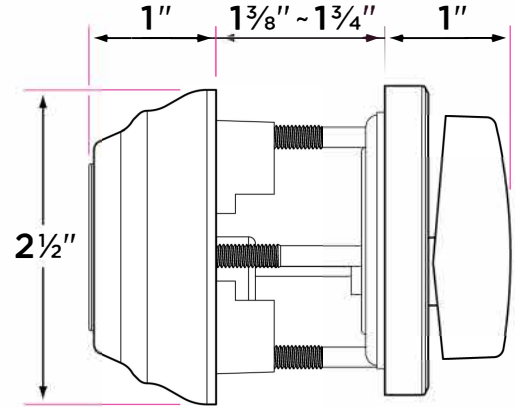

## Elegance Deadbolt

DB201-EG

DESCRIPTION

PRODUCT CODE

CASE

Single Cylinder Deadbolt

DB201-EG

24

### Door Thickness

1 3/8" to 2 1/4"

### Strike Plate

2 1/4" x 1" deadbolt strike

### Latch

2 1/4" x 1" radius corner faceplate or  
4 way drive-in latch  
Adjustable 2 3/8" or 2 3/4"  
1" throw bolt  
Cut resistant bolt with hardened steel rolling inserts