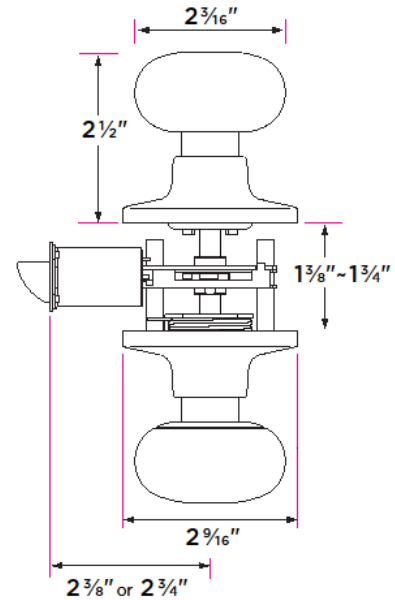

Durango Knob

DUI01

DESCRIPTION	PRODUCT CODE	CASE
Passage (hall/closet) Both sides always free	DUI01	24
Privacy (bed/bath) Locked by finger turn. Unlocked by finger turn or coin slot from the outside	DUI02	24
Entry-Locked/unlocked by inside finger turn or outside key	DUI07	24
Entry and Deadbolt Combo	DU107/DB	12
Dummy (closet) Inactive, single-sided, mount with thru bolt	DUI00	24
Handleset Interior Trim	DU100-H	24

Finishes

- 3 Polished Brass
- 15 Satin Nickel
- 15A Antique Nickel
- 26 Polished Chrome
- 11P Vintage Bronze
- FBL Flat Black

Door Handing

Non-handed

Door Thickness

1 3/8" to 1 3/4"

Key Cylinder

- 5 Pin KW1
- 5 Pin SC1 option

Strike Plate

2 1/4" x 1 3/4" full lip radius corner standard

Latch

Adjustable 2 3/8" - 2 3/4" backset
 1/2" throw bolt
 2 1/4" x 1" radius corner faceplate or 4 way drive-in latch

Door Prep

Crossbore 2 1/8"
 Edgebore 1"