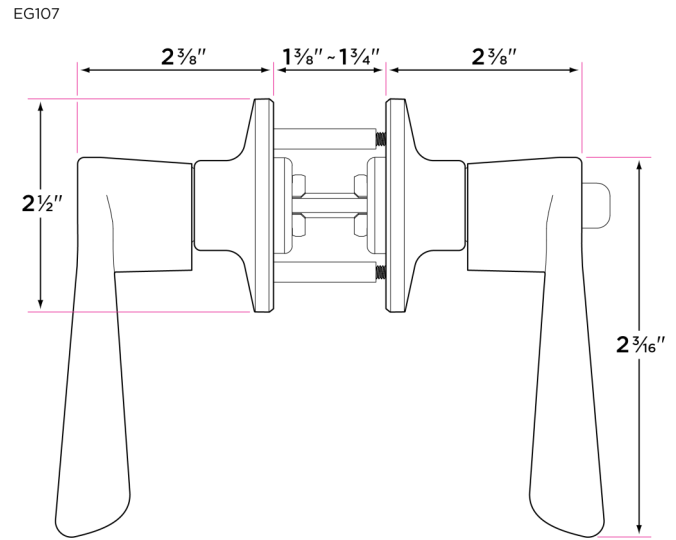

## Edge Lever grade 2

DESCRIPTION	PRODUCT CODE	CASE
Passage (hall/closet) Both sides always free	EG101	24
Privacy (bed/bath) Locked by thumb turn. Unlocked by inside finger turn or outside coin slot.	EG102	24
Entry-Locked by inside thumb turn or outside key. Unlocked by inside thumb turn or outside key.	EG107	12
Dummy (closet) Inactive, single-sided, flush mount with two wood screws	EG100	24
Handleset Interior Trim	EG100-H	24

### Door Thickness

1 3/8" to 1 3/4"

### Strike Plate

2 1/4" x 1 3/4" full lip radius corner standard

### Latch

Adjustable 2 3/8"- 2 3/4" backset  
1/2" throw bolt  
2 1/4" x 1" radius corner faceplate