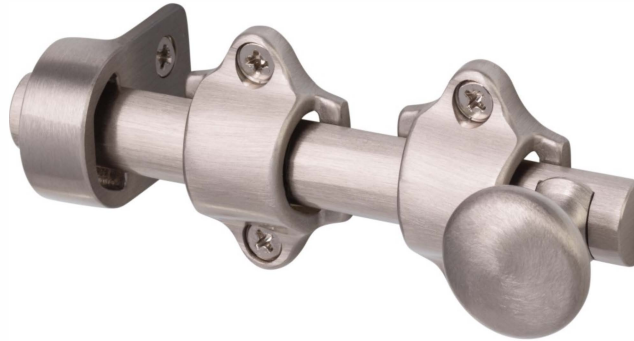

4" Dutch Door Bolt

FB4

DESCRIPTION

PRODUCT
CODE

CASE

4" Dutch Door Bolt

FB4

50bx/500ctn

Finishes

15 Satin Nickel
FBL Flat Black
SB Satin Brass

Material

Solid Zinc