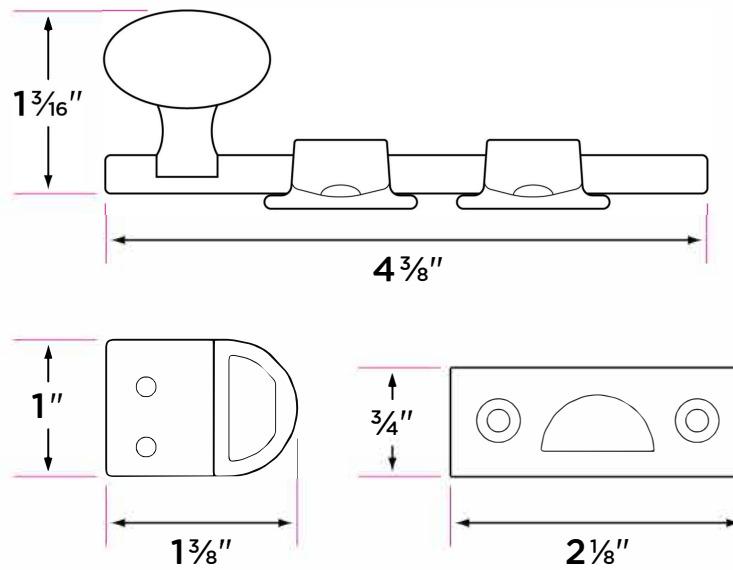

4" Dutch Door Bolt

FB4

DESCRIPTION

PRODUCT
CODE

CASE

4" Dutch Door Bolt

FB4

50bx/500ctn