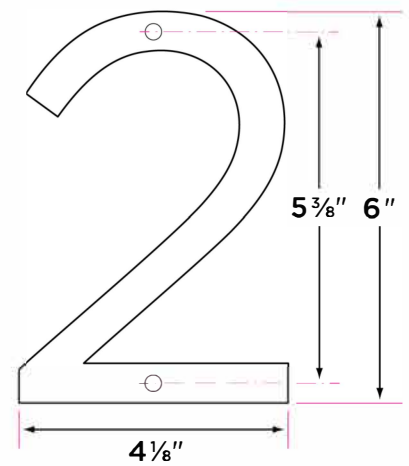

Door Hardware Accessories

HNf6-2