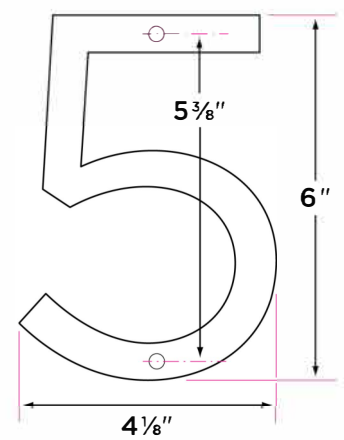

Door Hardware Accessories

HNf6-5