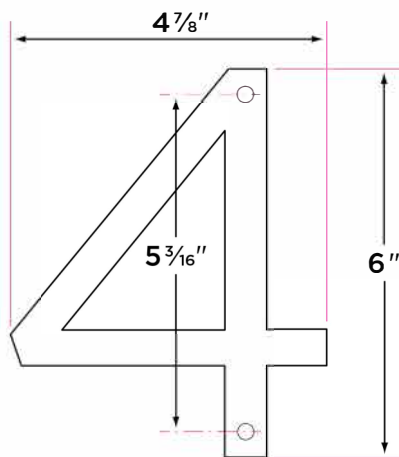

Door Hardware Accessories

HNf6-4