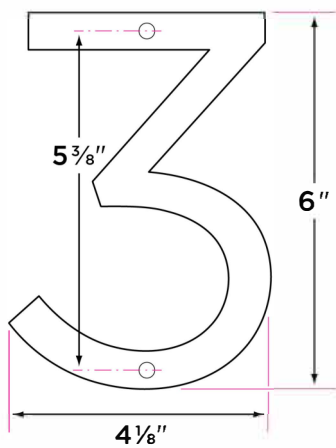

Door Hardware Accessories

HNf6-3