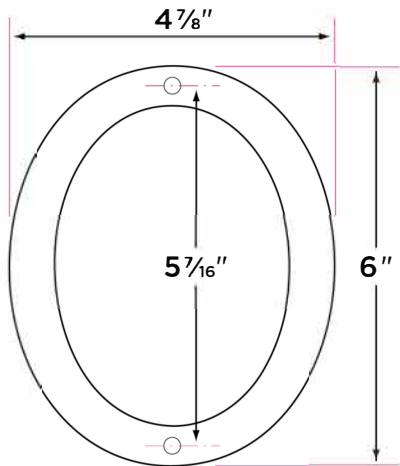

Door Hardware Accessories

HNf6-0