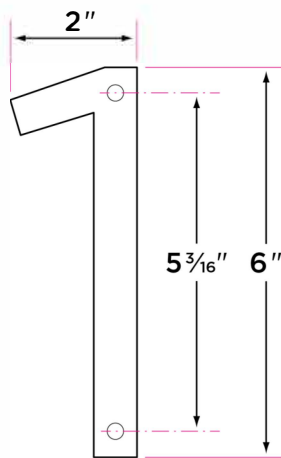

Door Hardware Accessories

HNf6-1