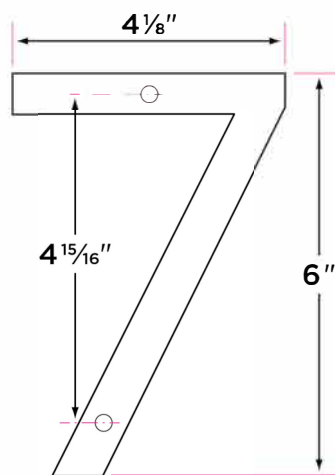

Door Hardware Accessories

HNf6-7