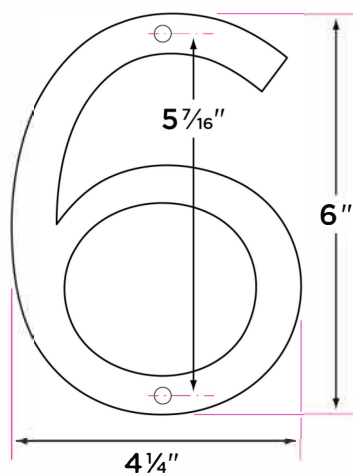

Door Hardware Accessories

HNf6-6