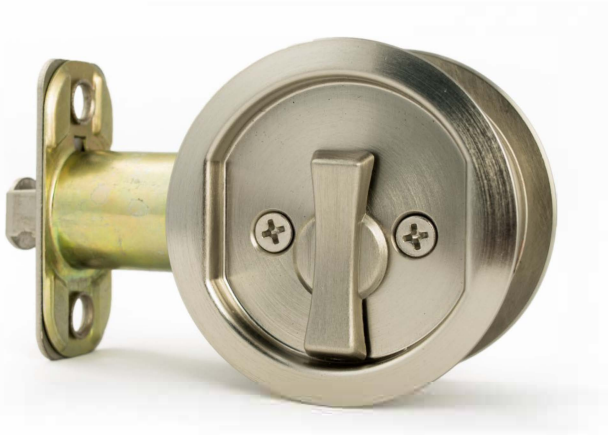

Round Pocket

DESCRIPTION

PRODUCT CODE

CASE

Passage (hall/closet) Both sides always free	DP-RO1	24
Privacy (bed/bath) Locked by thumb turn. Unlocked by thumb turn,	DP-RO2	24

Finishes

- 15 Satin Nickel
- 26 Polished Chrome
- 11P Vintage Bronze
- FBL Flat Black
- SB Satin Brass

Door Handing

Non-handed

Door Thickness

1 3/8" to 1 3/4"

Key Cylinder

No entry function

Strike Plate

Included

Latch

2 1/4" x 1" radius corner faceplate
 Non-adjustable 2 3/8" or 2 3/4"
 Retractable Pull/Push

Door Prep

Crossbore 2 1/8"
 Edgebore 1"

Materials

Brass Housing
 All metal parts