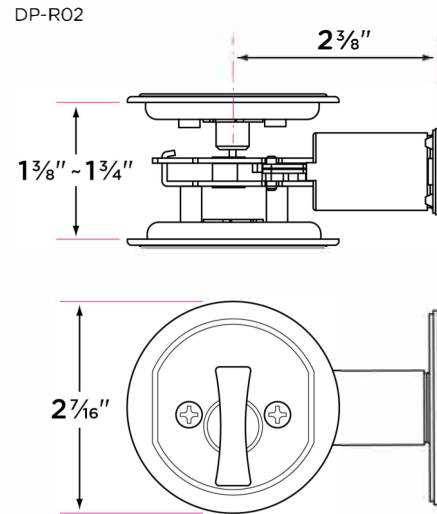

Round Pocket

DESCRIPTION

PRODUCT CODE

CASE

Passage (hall/closet) Both sides always free	DP-RO1	24
Privacy (bed/bath) Locked by thumb turn. Unlocked by thumb turn,	DP-RO2	24

Finishes

- 15 Satin Nickel
- 26 Polished Chrome
- 11P Vintage Bronze
- FBL Flat Black
- SB Satin Brass

Door Handing

Non-handed

Door Thickness

1 3/8" to 1 3/4"

Key Cylinder

No entry function

Strike Plate

Included

Latch

2 1/4" x 1" radius corner faceplate
 Non-adjustable 2 3/8" or 2 3/4"
 Retractable Pull/Push

Door Prep

Crossbore 2 1/8"
 Edgebore 1"

Materials

Brass Housing
 All metal parts