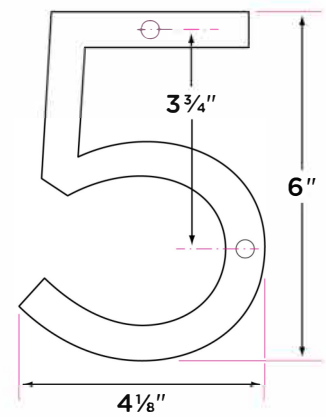

Door Hardware Accessories

HNSS6-5