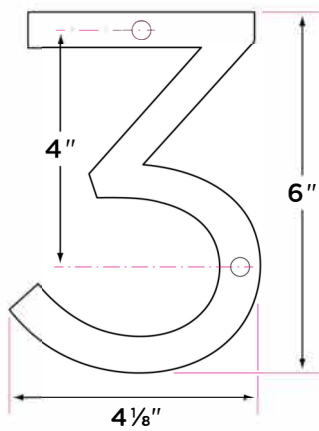

Door Hardware Accessories

HNSS6-3