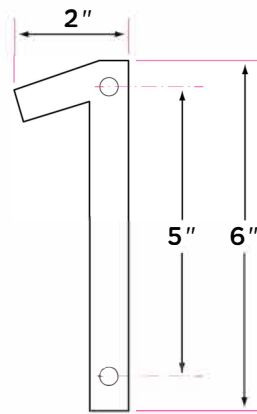

Door Hardware Accessories

HNSS6-1