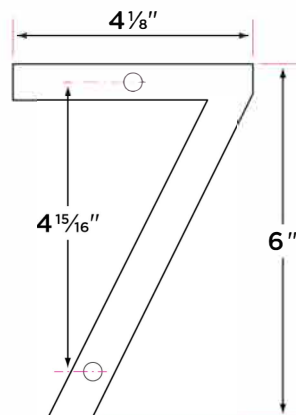

Door Hardware Accessories

HNSS6-7