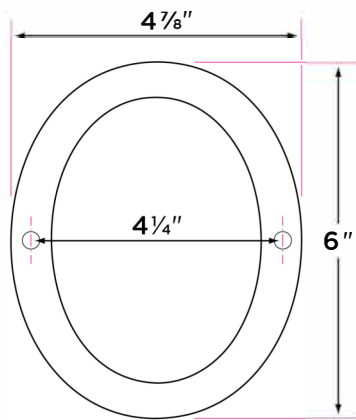

HNSS6-1

Door Hardware Accessories

HNSS6-0