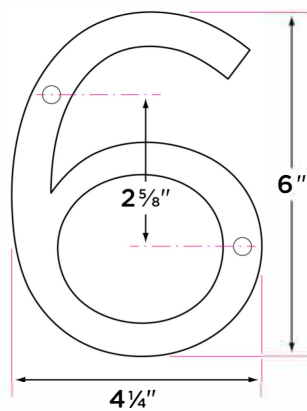

Door Hardware Accessories

HNSS6-6