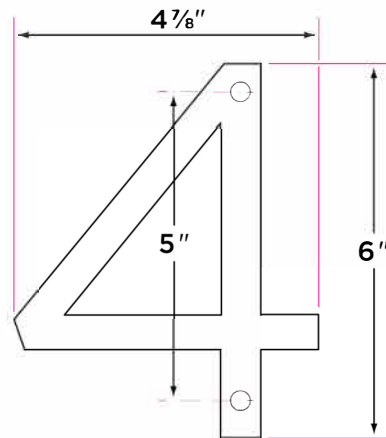

Door Hardware Accessories

HNSS6-4