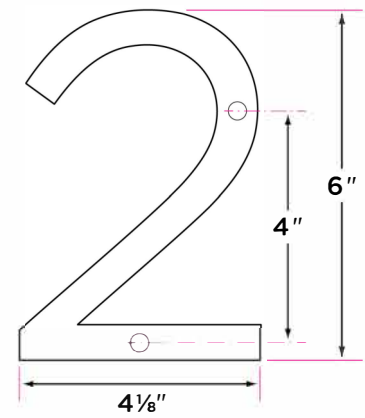

Door Hardware Accessories

HNSS6-2