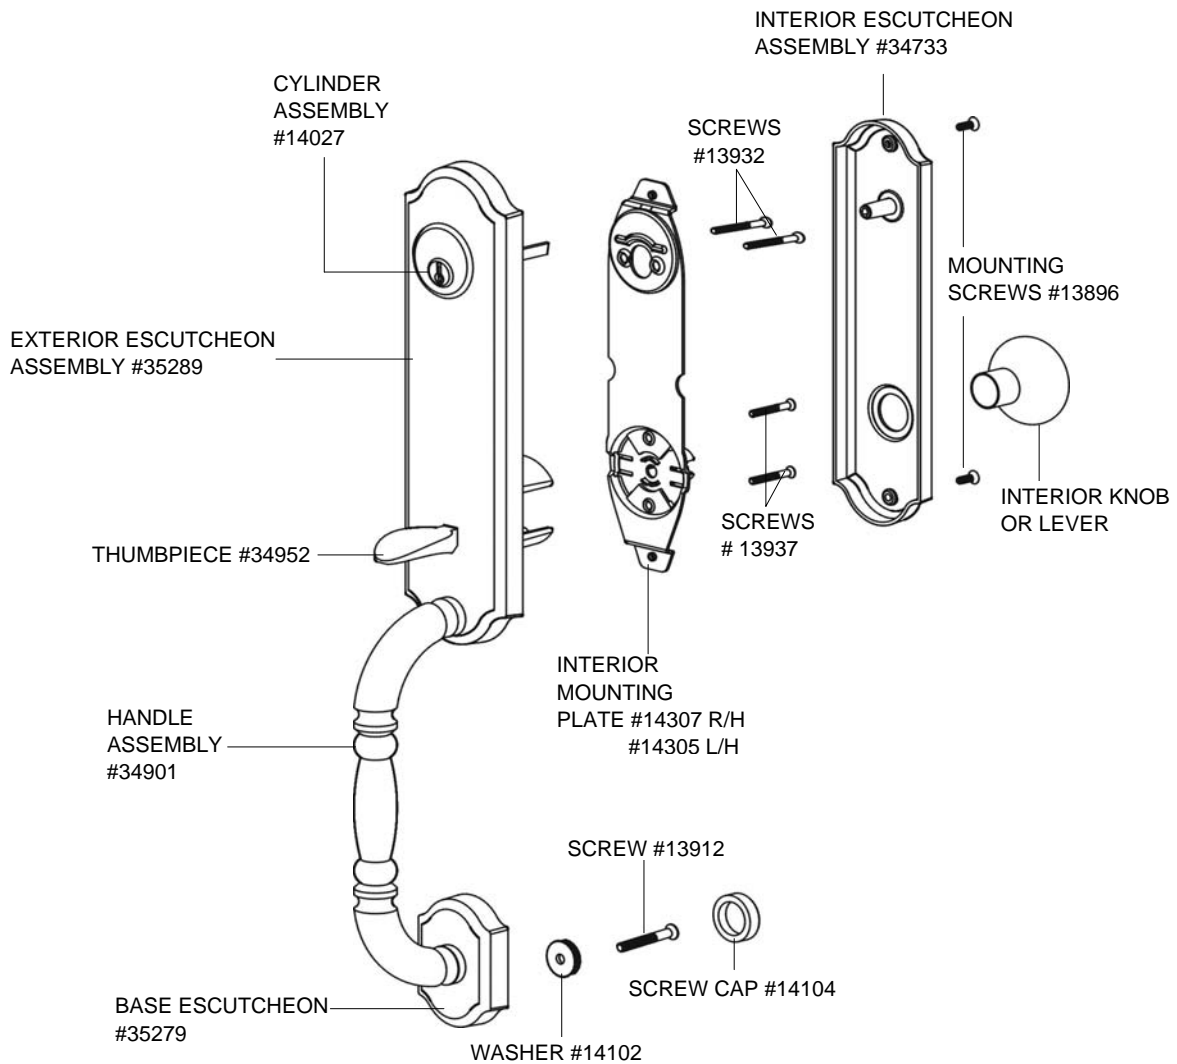

Mansion

6655 Dummy

Note: Exterior Handle Assembly and Interior Assembly accomodates standard door thickness 1 3/4" to 2" (44-51 mm)

* Finishes available: (N, 1, P)

Latch & Strike Screws	
Wood Door & Jamb (8 Each)	13983
Metal Door & Jamb (8 Each)	13903
3" Wood Screw (2 Each)	13969

Cylinder Assembly				Knob & Lever Styles	
	Single	Double	Dummy	Interior Knob/Lever	Style
Cylinder Assembly	14027	14746	N/A	12013	Impresa Knob
Cylinder Tailpiece	14568	14745	N/A	12017	Julienne Knob
Cylinder Retaining Screw	13910	13910	13910	20066	Right Hand Bordeaux Lever
Cylinder Cap	14247	14247	14247	20065	Left Hand Bordeaux Lever
Cylinder Pin Drive	14041	14041	14041	26050	Non-Handed Legacy Lever