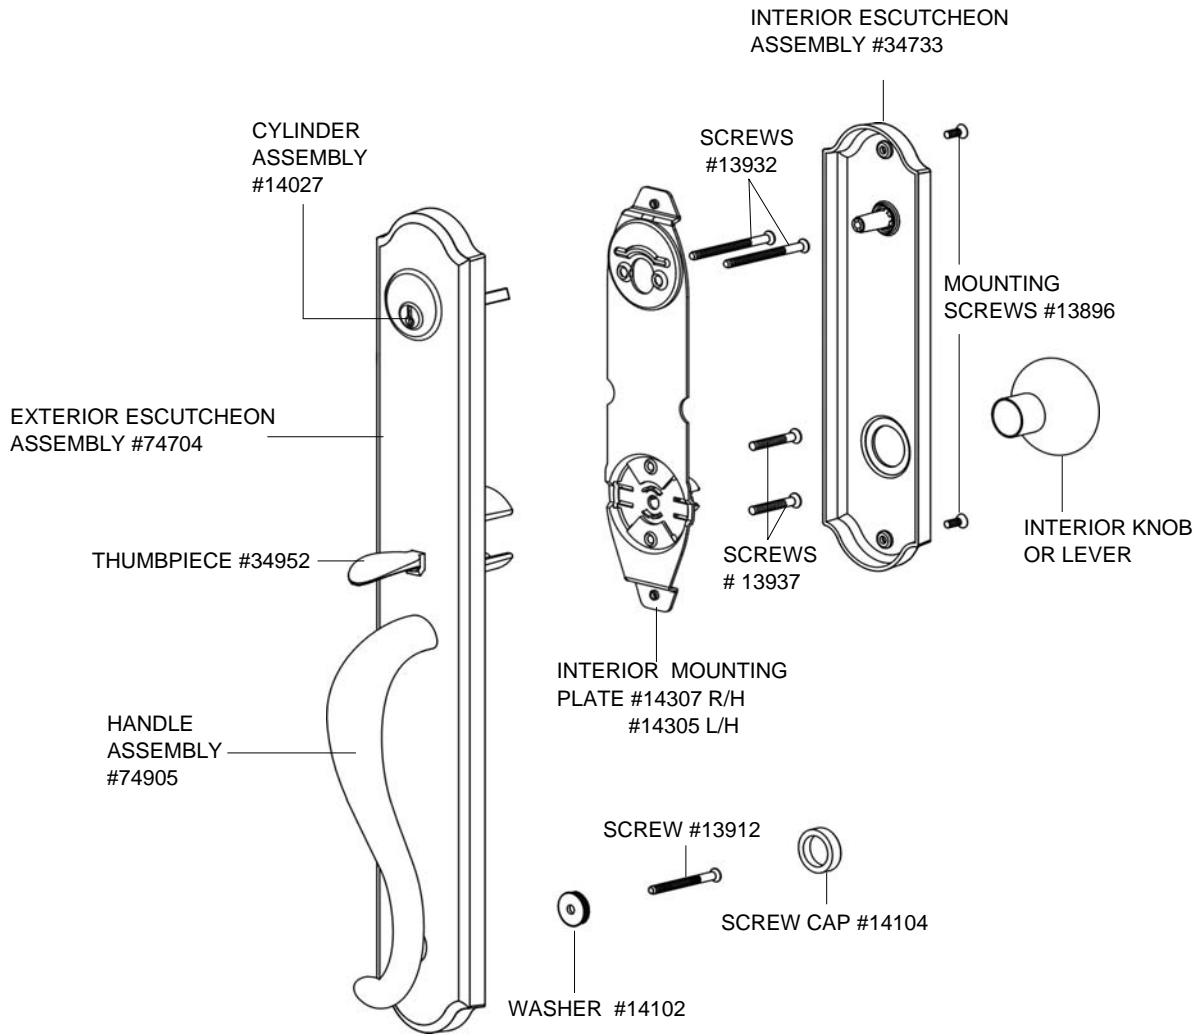

Philbrook

6645 Dummy

* Finishes available: (N, 1, P)

Note: Exterior Handle Assembly and Interior Assembly accomodates standard door thickness 1 3/4" to 2" (44-51 mm)

Latch & Strike Screws	
Wood Door & Jamb (8 Each)	13983
Metal Door & Jamb (8 Each)	13903
3" Wood Screw (2 Each)	13969

Cylinder Assembly				Knob & Lever Styles	
	Single	Double	Dummy	Interior Knob/Lever	Style
Cylinder Assembly	14027	14746	N/A	12013	Impresa Knob
Cylinder Tailpiece	14568	14745	N/A	12017	Julienne Knob
Cylinder Retaining Screw	13910	13910	13910	20066	Right Hand Bordeaux Lever
Cylinder Cap	14247	14247	14247	20065	Left Hand Bordeaux Lever
Cylinder Pin Drive	14041	14041	14041	26050	Non-Handed Legacy Lever