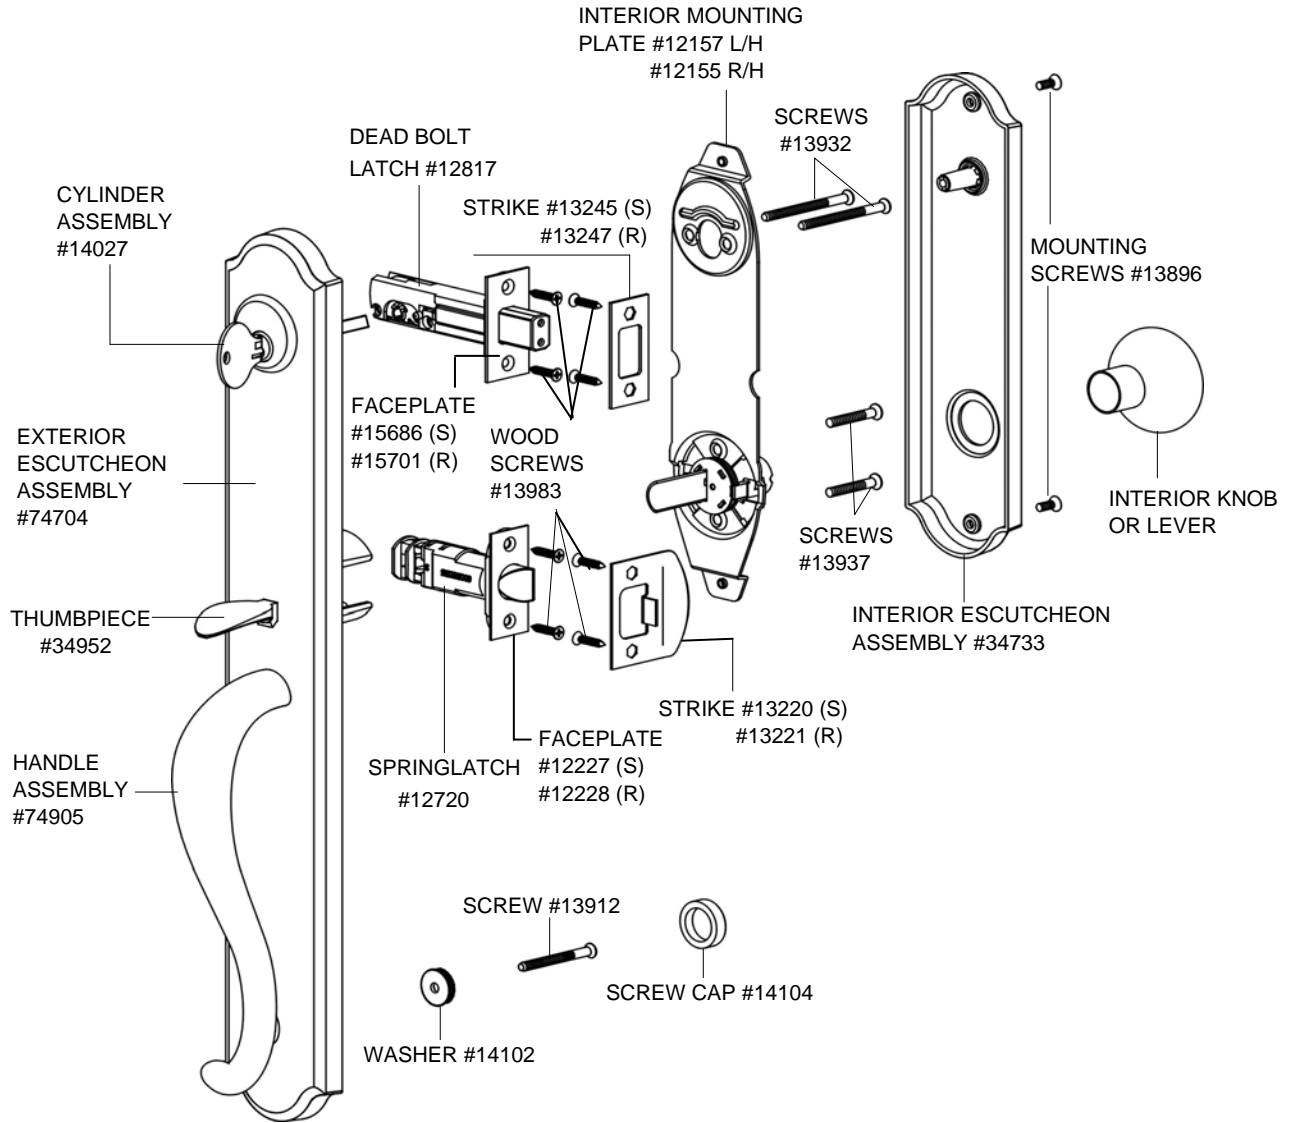

Philbrook

6641 Single Cylinder

* Finishes available: (N, 1, P)

Note: Exterior Handle Assembly and Interior Assembly accomodates standard door thickness 1 3/4" to 2" (44-51 mm)

Latch & Strike Screws	
Wood Door & Jamb (8 Each)	13983
Metal Door & Jamb (8 Each)	13903
3" Wood Screw (2 Each)	13969

Cylinder Assembly	Single	Double	Dummy	Knob & Lever Styles	
				Interior Knob/Lever	Style
Cylinder Assembly	14027	14746	N/A	12013	Impresa Knob
Cylinder Tailpiece	14568	14745	N/A	12017	Julienne Knob
Cylinder Retaining Screw	13910	13910	13910	20066	Right Hand Bordeaux Lever
Cylinder Cap	14247	14247	14247	20065	Left Hand Bordeaux Lever
Cylinder Pin Drive	14041	14041	14041	26050	Non-Handed Legacy Lever